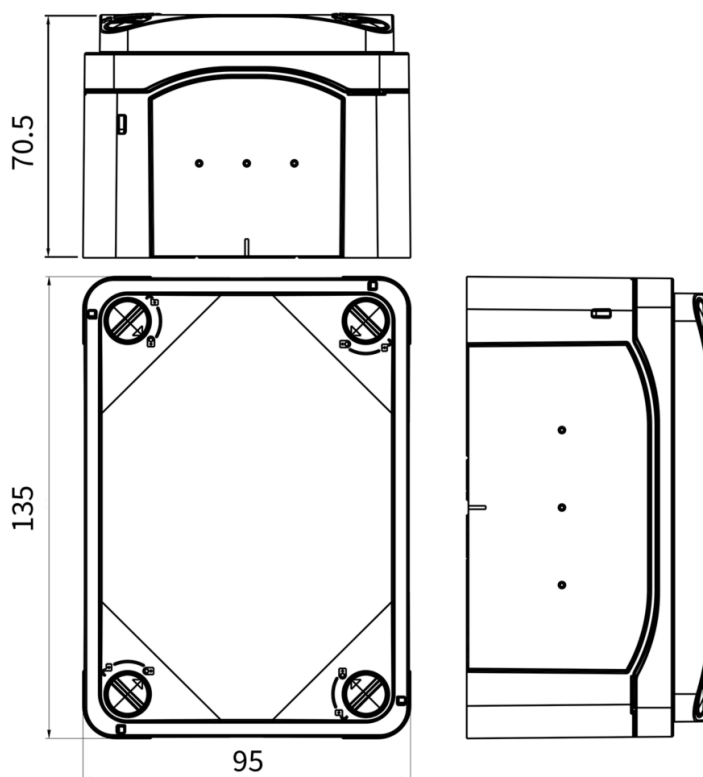

 ConnectSafe

KCS1397PC

135x95x70, PC, IP66

PRODUCT NUMBER	32752
GTIN	6419410327524
E-NUMBER FI	3412323
ETIM CLASS	EC000261

MEASUREMENTS

NET WEIGHT 0.2105 kg

LOGISTICAL DATA

PACKAGE SIZE 1 0.2105 kg
WEIGHT

DIMENSIONAL DRAWING

TECHNICAL DATA

ENCLOSURE	KCS1397PC (135 x 95 x 70.5 mm)
ENCLOSURE TYPE	Polycarbonate
ATEX	No