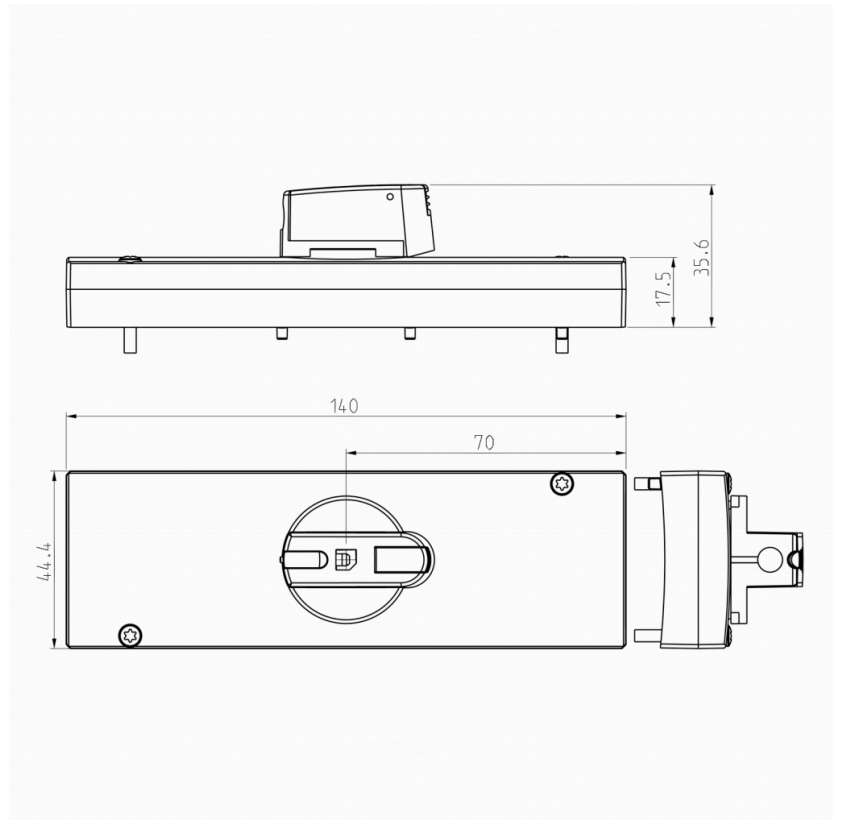

### CO160KU

|                |               |
|----------------|---------------|
| PRODUCT NUMBER | 20365         |
| GTIN           | 6419410203651 |
| E-NUMBER FI    | 3600815       |
| ETIM CLASS     | EC000222      |

## MEASUREMENTS

NET WEIGHT 0.1176 kg

## LOGISTICAL DATA

PACKAGE SIZE 1 0.1176 kg  
WEIGHT

## DIMENSIONAL DRAWING