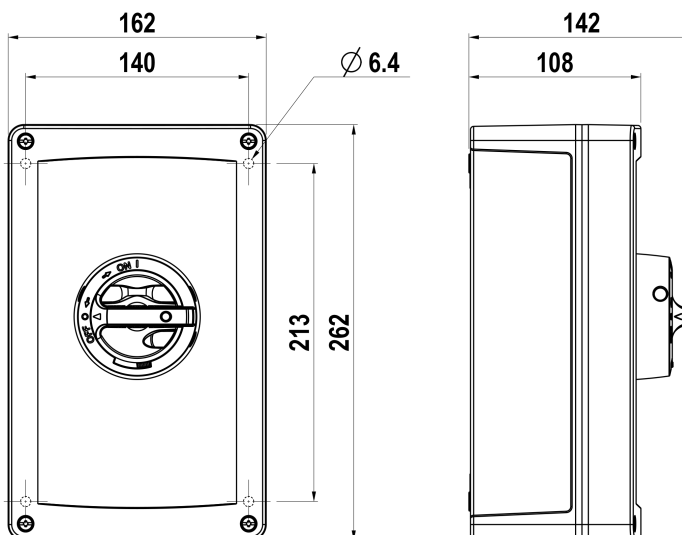

IsoSafe KEA 680CUL A4

6x63A 400V 30kW

PRODUCT NUMBER	33181
GTIN	6419410331811
TECHNICAL NAME	6x63A 400V 30kW
ETIM CLASS	EC000216

MEASUREMENTS

HEIGHT	262 mm
WIDTH	162 mm
DEPTH	108 mm
VOLUME	4.584 l
NET WEIGHT	2.9588 kg

LOGISTICAL DATA

PACKAGE SIZE 1 DEPTH	108 mm
PACKAGE SIZE 1 HEIGHT	262 mm
PACKAGE SIZE 1 WIDTH	162 mm
PACKAGE SIZE 1 WEIGHT	2.9588 kg
PACKAGE SIZE 1 VOLUME	4.584 l

DIMENSIONAL DRAWING

TECHNICAL DATA

NUMBER OF POLES	6
ENCLOSURE	A4 (162 x 262 x 108 mm)
ENCLOSURE TYPE	Aluminium
UL	UL 60947-4-1A
EMC	No
ATEX	No
IP RATING	IP66
AMPERE RATING (600V)	80
HP 208V	10
HP 415V	15
HP 480V	30
HP 600V	30
SWITCH TYPE DESCRIPTION	Manual motor controller
WIRE SIZE (CU ONLY)	12-4AWG