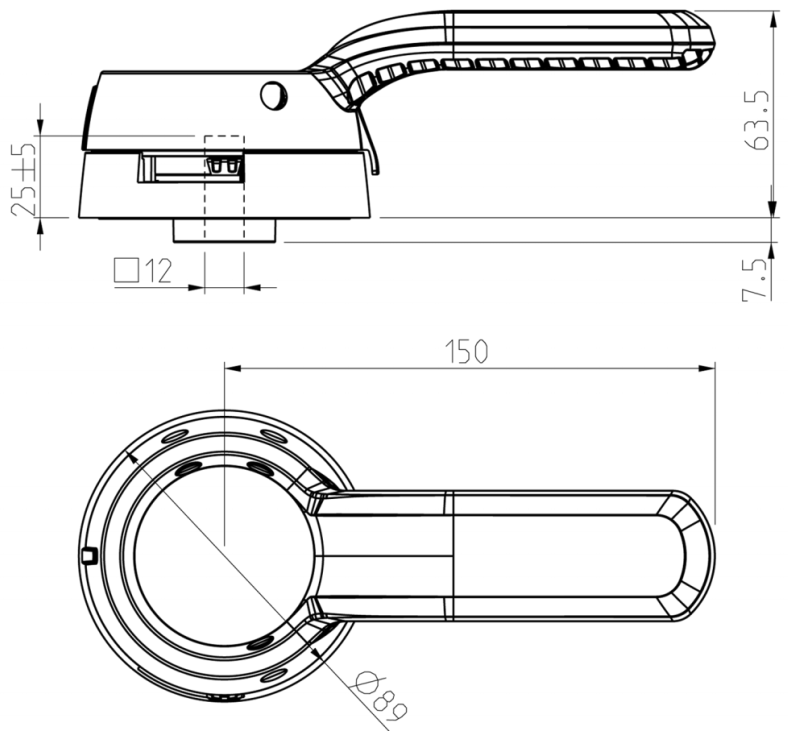

### MEASUREMENTS

HEIGHT	194.5 mm
WIDTH	89 mm
DEPTH	63.5 mm
VOLUME	1.0992 l
NET WEIGHT	0.2225 kg

### LOGISTICAL DATA

PACKAGE SIZE 1	0.2225 kg
WEIGHT	

### DIMENSIONAL DRAWING

## TECHNICAL DATA

ATEX	No
IP RATING	IP66NW
NEMA	1, 3R, 4X, 12
ACCESSORY FOR	KU 315-800A, KVKE 200-250A