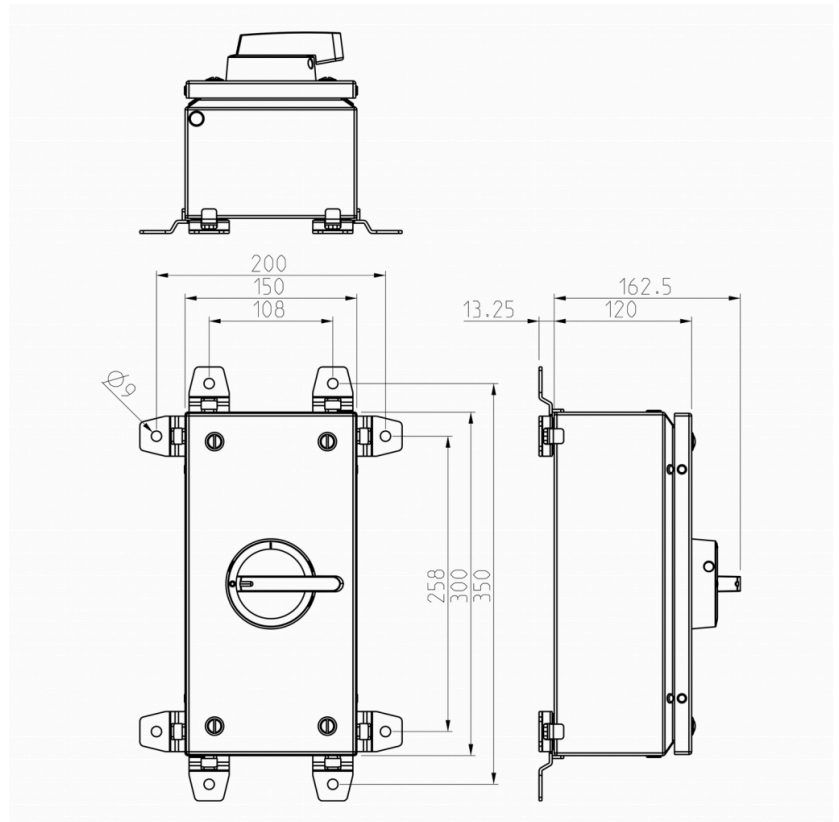

## IsoSafe KET 360UL T4

**3x40A 400V 22kW**

PRODUCT NUMBER	34885
GTIN	6419410348857
TECHNICAL NAME	3x40A 400V 22kW
ETIM CLASS	EC000216

### MEASUREMENTS

HEIGHT	300 mm
WIDTH	150 mm
DEPTH	120 mm
VOLUME	5.4 l
NET WEIGHT	3.2899 kg

### LOGISTICAL DATA

PACKAGE SIZE 1 DEPTH	120 mm
PACKAGE SIZE 1 HEIGHT	300 mm
PACKAGE SIZE 1 WIDTH	150 mm
PACKAGE SIZE 1 WEIGHT	3.2899 kg
PACKAGE SIZE 1 VOLUME	5.4 l

## TECHNICAL DATA

NUMBER OF POLES	3
ENCLOSURE	T4 (150 x 300 x 120 mm)
ENCLOSURE TYPE	Painted sheet steel
UL	UL 60947-4-1A
EMC	No
ATEX	No
IP RATING	IP66
AMPERE RATING (600V)	60
HP 208V	10
HP 415V	10
HP 480V	25
HP 600V	25
SWITCH TYPE DESCRIPTION	Manual motor controller
WIRE SIZE (CU ONLY)	12-4AWG