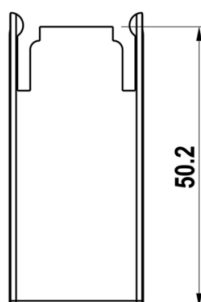

## MEASUREMENTS

NET WEIGHT 0.0105 kg

## LOGISTICAL DATA

PACKAGE SIZE 1 0.0105 kg  
WEIGHT

## DIMENSIONAL DRAWING