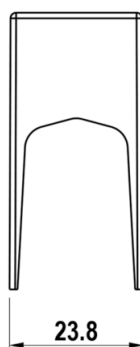

## MEASUREMENTS

NET WEIGHT 0.0105 kg

## LOGISTICAL DATA

PACKAGE SIZE 1 0.0105 kg  
WEIGHT

## DIMENSIONAL DRAWING