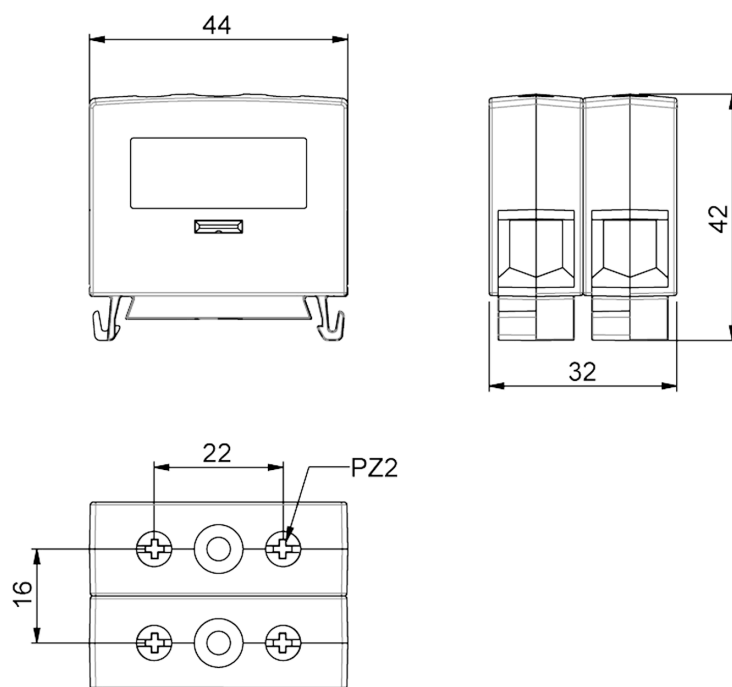

ConnectSafe

KC2X35PE

PRODUCT NUMBER	35755
GTIN	6419410357552
E-NUMBER FI	1942019
ETIM CLASS	EC000897

MEASUREMENTS

HEIGHT	44 mm
WIDTH	32 mm
DEPTH	42 mm
VOLUME	0.0591 l
NET WEIGHT	0.0721 kg

LOGISTICAL DATA

PACKAGE SIZE 1	42
PACKAGE SIZE 1	0.0721 kg
WEIGHT	

DIMENSIONAL DRAWING

TECHNICAL DATA

ATEX	No
TORQUE AL/CU (NM)	2,5
KEY SIZE	PZ2
IN (CU) (A)	270
CU MM ²	2,5–35
NOMINAL VOLTAGE	800V AC