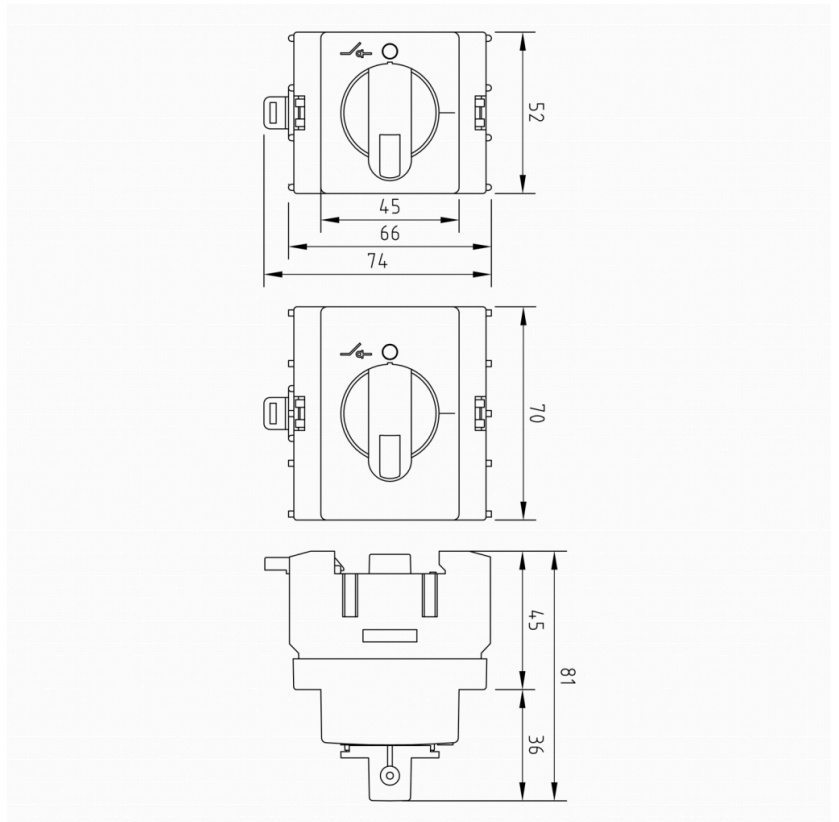

KKU3PYR

PRODUCT NUMBER	22161
GTIN	6419410221617
E-NUMBER FI	3600970
ETIM CLASS	EC000222

MEASUREMENTS

NET WEIGHT 0.0323 kg

LOGISTICAL DATA

PACKAGE SIZE 1 0.0323 kg
WEIGHT

DIMENSIONAL DRAWING

TECHNICAL DATA

ATEX

No

ACCESSORY FOR

KU 16-125A -N 3P switches