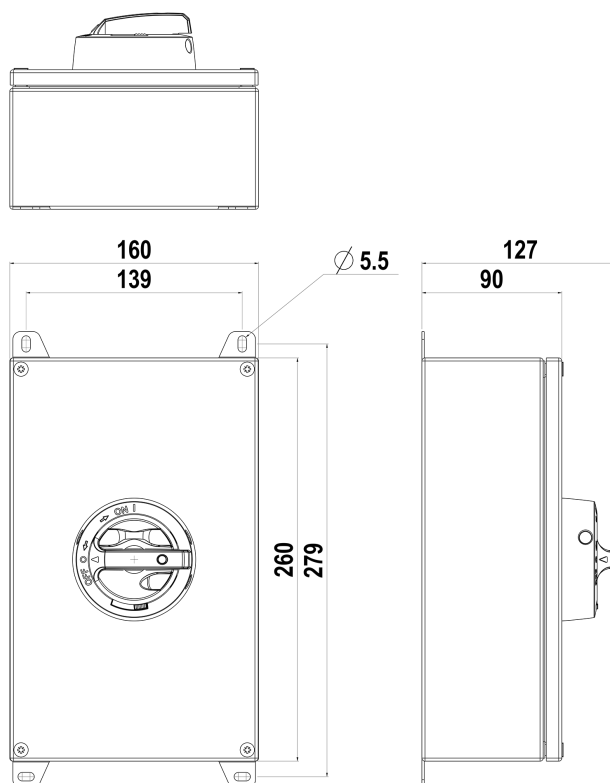

 IsoSafe

KER 380CUL RA4

3x63A 400V 30kW

PRODUCT NUMBER	35190
GTIN	6419410351901
TECHNICAL NAME	3x63A 400V 30kW
ETIM CLASS	EC000216

MEASUREMENTS

HEIGHT	260 mm
WIDTH	160 mm
DEPTH	90 mm
VOLUME	3.744 l
NET WEIGHT	2.4592 kg

LOGISTICAL DATA

PACKAGE SIZE 1	90 mm
DEPTH	
PACKAGE SIZE 1	260 mm
HEIGHT	
PACKAGE SIZE 1	160 mm
WIDTH	
PACKAGE SIZE 1	2.4592 kg
WEIGHT	
PACKAGE SIZE 1	3.744 l
VOLUME	

DIMENSIONAL DRAWING

TECHNICAL DATA

NUMBER OF POLES	3
ENCLOSURE	RA4 (160 x 260 x 90 mm)
ENCLOSURE TYPE	Stainless steel enclosure (AISI 316L)
UL	UL 60947-4-1A
EMC	No
ATEX	No
IP RATING	IP66
AMPERE RATING (600V)	80
HP 208V	10
HP 415V	15
HP 480V	30
HP 600V	30
SWITCH TYPE DESCRIPTION	Manual motor controller
WIRE SIZE (CU ONLY)	12-4AWG