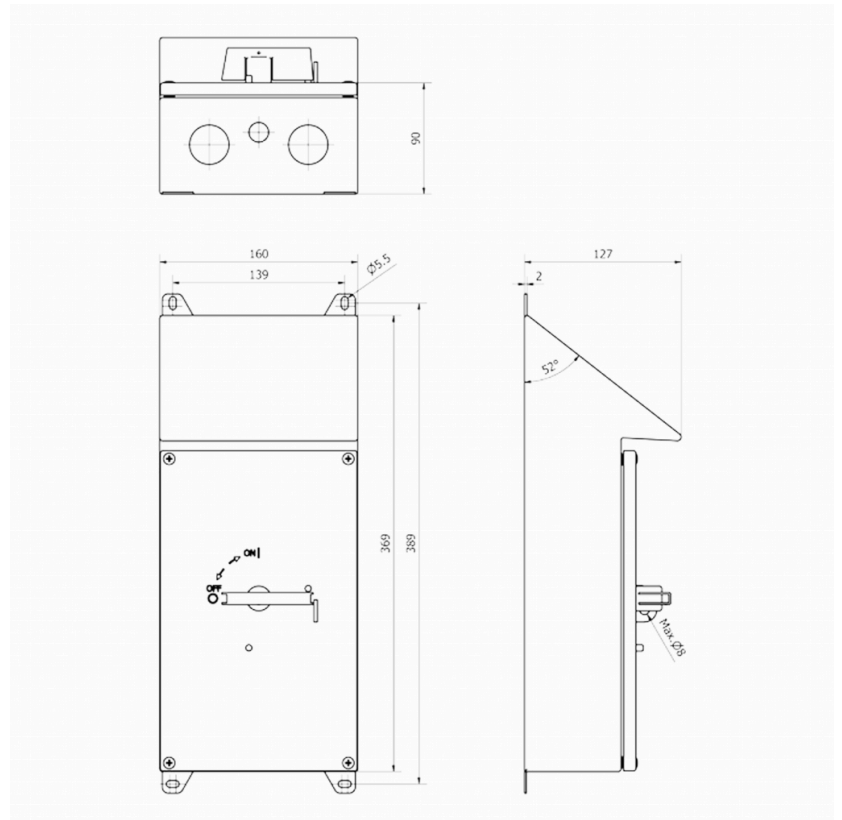

 IsoSafe

KER 380CUL RA4RS

3x63A 400V 30kW

PRODUCT NUMBER	30736
GTIN	6419410307366
TECHNICAL NAME	3x63A 400V 30kW
ETIM CLASS	EC000216

MEASUREMENTS

HEIGHT	369 mm
WIDTH	160 mm
DEPTH	127 mm
VOLUME	7.4981 l
NET WEIGHT	3.24 kg

LOGISTICAL DATA

PACKAGE SIZE 1 DEPTH	127 mm
PACKAGE SIZE 1 HEIGHT	369 mm
PACKAGE SIZE 1 WIDTH	160 mm
PACKAGE SIZE 1 WEIGHT	3.24 kg
PACKAGE SIZE 1 VOLUME	7.4981 l

DIMENSIONAL DRAWING

TECHNICAL DATA

NUMBER OF POLES	3
ENCLOSURE	RA4RS (160 x 369 x 127 mm)
ENCLOSURE TYPE	Stainless steel enclosure (AISI 316L)
UL	UL 60947-4-1A
EMC	No
ATEX	No
IP RATING	IP66
AMPERE RATING (600V)	80
HP 208V	15
HP 415V	15
HP 480V	30
HP 600V	40
SWITCH TYPE DESCRIPTION	Manual motor controller
WIRE SIZE (CU ONLY)	8-1/0AWG