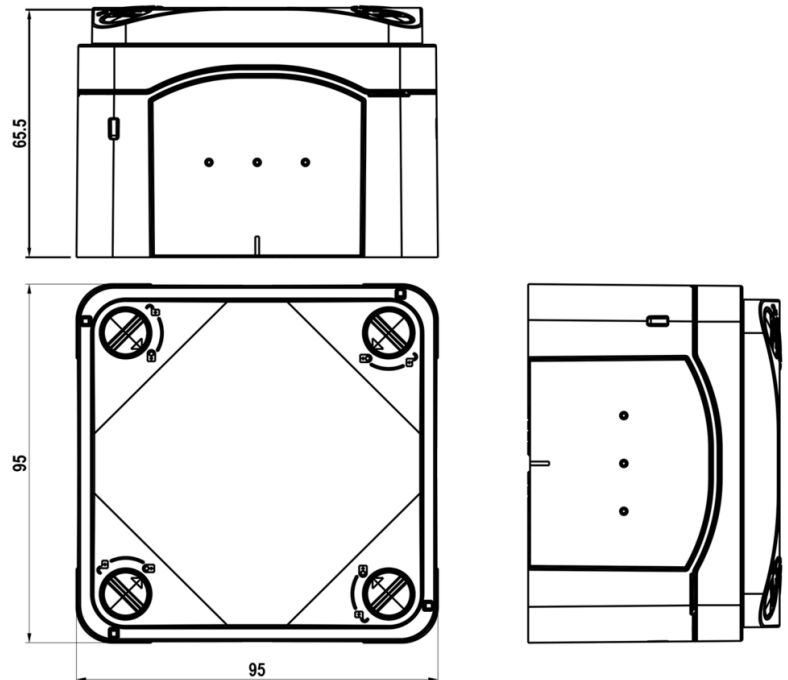

ConnectSafe KCS996PCT

95x95x65, PC, IP66, transp.

PRODUCT NUMBER	32755
GTIN	6419410327555
E-NUMBER FI	3412327
ETIM CLASS	EC000261

MEASUREMENTS

NET WEIGHT 0.1535 kg

LOGISTICAL DATA

PACKAGE SIZE 1 0.1535 kg
WEIGHT

DIMENSIONAL DRAWING

TECHNICAL DATA

ENCLOSURE	KCS996PCT (95 x 95 x 66.5 mm)
ENCLOSURE TYPE	Polycarbonate
ATEX	No