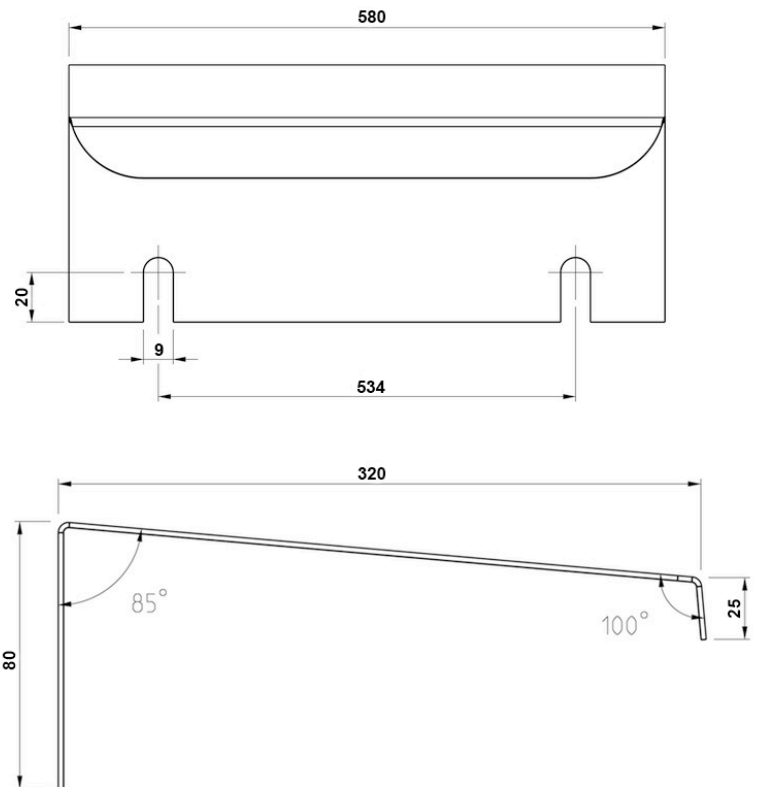

## KSL65

Suojalippa L580 K80 S320

PRODUCT NUMBER	48386
GTIN	6419410483862
E-NUMBER FI	3602863
ETIM CLASS	EC002498

### MEASUREMENTS

### DIMENSIONAL DRAWING