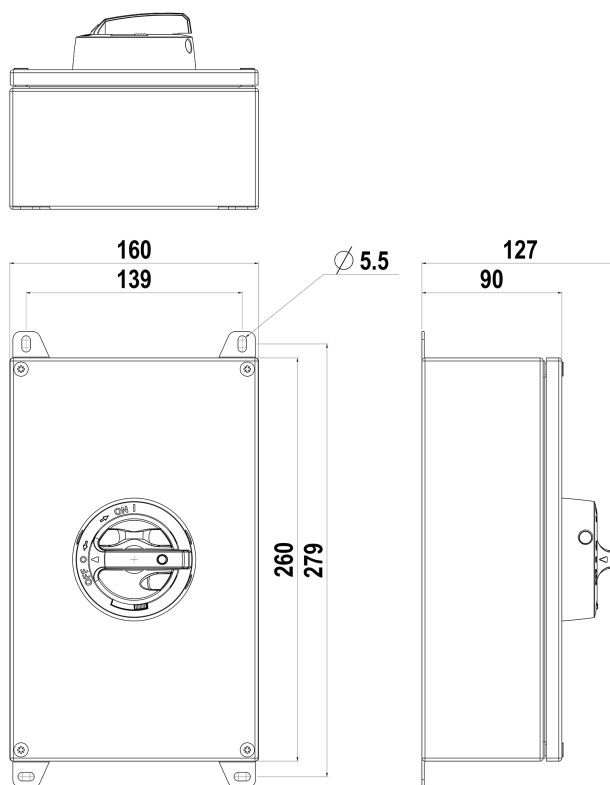

### MEASUREMENTS

HEIGHT	260 mm
WIDTH	160 mm
DEPTH	90 mm
VOLUME	3.744 l
NET WEIGHT	2.4782 kg

### LOGISTICAL DATA

PACKAGE SIZE 1 DEPTH	90 mm
PACKAGE SIZE 1 HEIGHT	260 mm
PACKAGE SIZE 1 WIDTH	160 mm
PACKAGE SIZE 1 WEIGHT	2.4782 kg
PACKAGE SIZE 1 VOLUME	3.744 l

### DIMENSIONAL DRAWING

## TECHNICAL DATA

NUMBER OF POLES	4
ENCLOSURE	RA4 (160 x 260 x 90 mm)
ENCLOSURE TYPE	Stainless steel enclosure (AISI 316L)
UL	UL 60947-4-1A
EMC	No
ATEX	No
IP RATING	IP66
AMPERE RATING (600V)	80
HP 208V	10
HP 415V	15
HP 480V	30
HP 600V	30
SWITCH TYPE DESCRIPTION	Manual motor controller
WIRE SIZE (CU ONLY)	12-4AWG