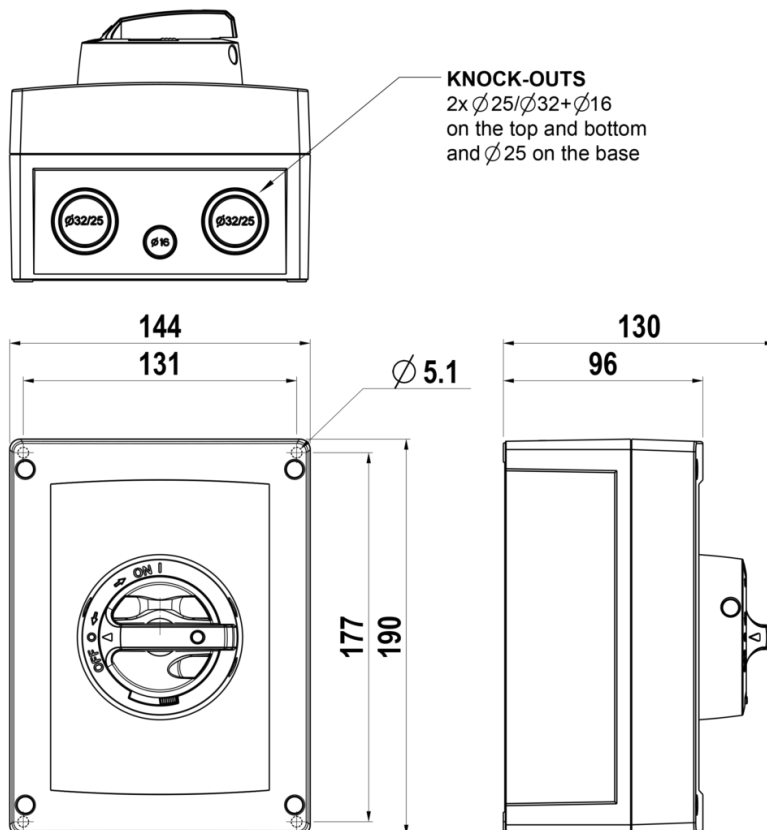

 IsoSafe

KEM 480CUL M3

4x63A 400V 30kW

PRODUCT NUMBER	35185
GTIN	6419410351857
TECHNICAL NAME	4x63A 400V 30kW
ETIM CLASS	EC000216

MEASUREMENTS

HEIGHT	190 mm
WIDTH	144 mm
DEPTH	96 mm
VOLUME	2.6266 l
NET WEIGHT	1.1087 kg

LOGISTICAL DATA

PACKAGE SIZE 1	1.1087 kg
WEIGHT	

DIMENSIONAL DRAWING

TECHNICAL DATA

NUMBER OF POLES	4
ENCLOSURE	M3 (144 x 190 x 96 mm)
ENCLOSURE TYPE	Polycarbonate
UL	UL 60947-4-1A
EMC	No
ATEX	No
IP RATING	IP66
AMPERE RATING (600V)	80
HP 208V	10
HP 415V	15
HP 480V	30
HP 600V	30
SWITCH TYPE DESCRIPTION	Manual motor controller
WIRE SIZE (CU ONLY)	12-4AWG