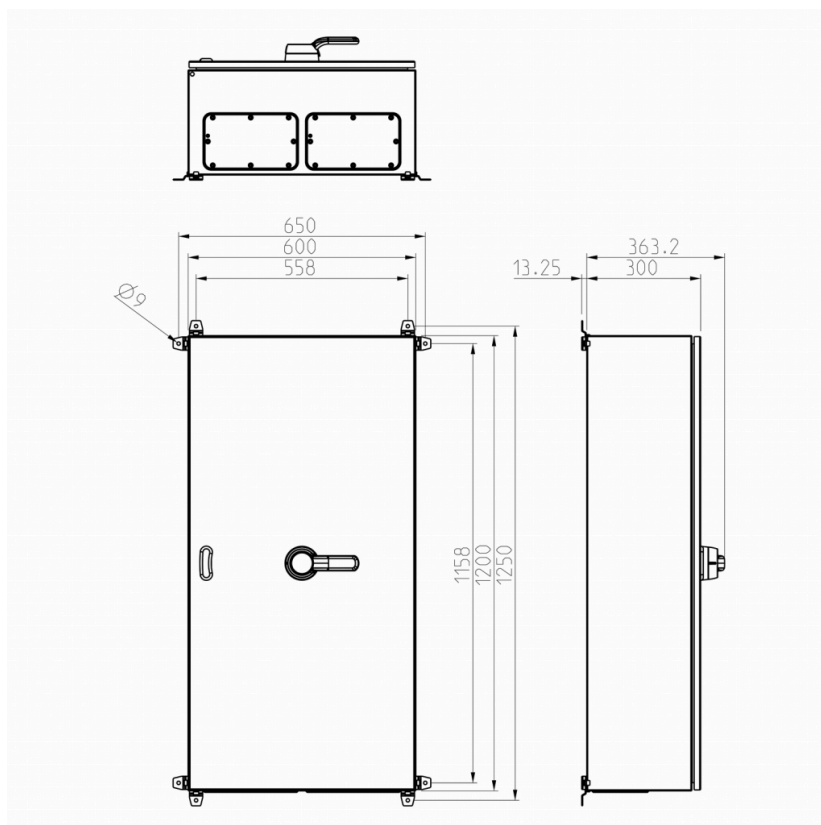

### MEASUREMENTS

HEIGHT	1200 mm
WIDTH	600 mm
DEPTH	300 mm
VOLUME	216 l
NET WEIGHT	67.2133 kg

### LOGISTICAL DATA

SALES UNIT	1
PACKAGE SIZE 1	1
PACKAGE SIZE 1 DEPTH	79.5 mm
PACKAGE SIZE 1 HEIGHT	158.5 mm
PACKAGE SIZE 1 WIDTH	104 mm
PACKAGE SIZE 1 WEIGHT	67.2133 kg
PACKAGE SIZE 1 VOLUME	1.3105 l

## TECHNICAL DATA

NUMBER OF POLES	3
ENCLOSURE	T10A (600 x 1200 x 300 mm)
ENCLOSURE TYPE	Painted sheet steel
EMC	No
ATEX	No
IP RATING	IP66
SWITCH TYPE DESCRIPTION	Isolating switch