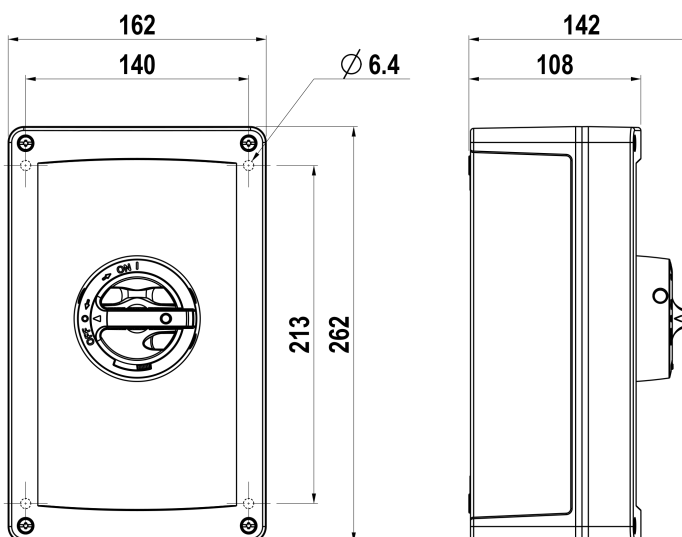

 IsoSafe

KEA 460UL A4

4x40A 400V 22kW

PRODUCT NUMBER	34850
GTIN	6419410348505
TECHNICAL NAME	4x40A 400V 22kW
ETIM CLASS	EC000216

MEASUREMENTS

HEIGHT	262 mm
WIDTH	162 mm
DEPTH	108 mm
VOLUME	4.584 l
NET WEIGHT	2.7043 kg

LOGISTICAL DATA

PACKAGE SIZE 1 DEPTH	108 mm
PACKAGE SIZE 1 HEIGHT	262 mm
PACKAGE SIZE 1 WIDTH	162 mm
PACKAGE SIZE 1 WEIGHT	2.7043 kg
PACKAGE SIZE 1 VOLUME	4.584 l

DIMENSIONAL DRAWING

TECHNICAL DATA

NUMBER OF POLES	4
ENCLOSURE	A4 (162 x 262 x 108 mm)
ENCLOSURE TYPE	Aluminium
UL	UL 60947-4-1A
EMC	No
ATEX	No
IP RATING	IP66
AMPERE RATING (600V)	60
HP 208V	10
HP 415V	10
HP 480V	25
HP 600V	25
SWITCH TYPE DESCRIPTION	Manual motor controller
WIRE SIZE (CU ONLY)	12-4AWG