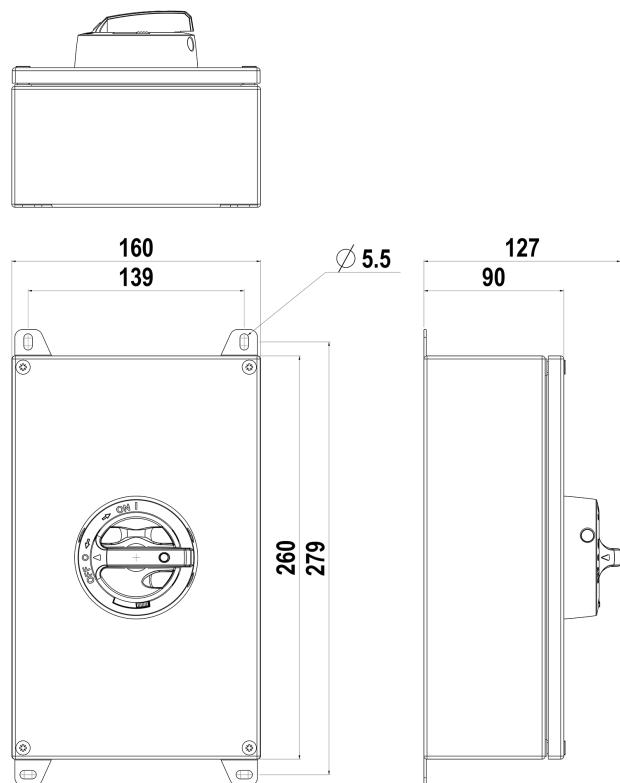


 IsoSafe

KER 360UL RA4

3x40A 400V 22kW

PRODUCT NUMBER	34739
GTIN	6419410347393
TECHNICAL NAME	3x40A 400V 22kW
ETIM CLASS	EC000216

MEASUREMENTS

HEIGHT	260 mm
WIDTH	160 mm
DEPTH	90 mm
VOLUME	3.744 l
NET WEIGHT	2.4592 kg

LOGISTICAL DATA

PACKAGE SIZE 1 DEPTH	90 mm
PACKAGE SIZE 1 HEIGHT	260 mm
PACKAGE SIZE 1 WIDTH	160 mm
PACKAGE SIZE 1 WEIGHT	2.4592 kg
PACKAGE SIZE 1 VOLUME	3.744 l

DIMENSIONAL DRAWING

TECHNICAL DATA

NUMBER OF POLES	3
ENCLOSURE	RA4 (160 x 260 x 90 mm)
ENCLOSURE TYPE	Stainless steel enclosure (AISI 316L)
UL	UL 60947-4-1A
EMC	No
ATEX	No
IP RATING	IP66
AMPERE RATING (600V)	60
HP 208V	10
HP 415V	10
HP 480V	25
HP 600V	25
SWITCH TYPE DESCRIPTION	Manual motor controller
WIRE SIZE (CU ONLY)	12-4AWG