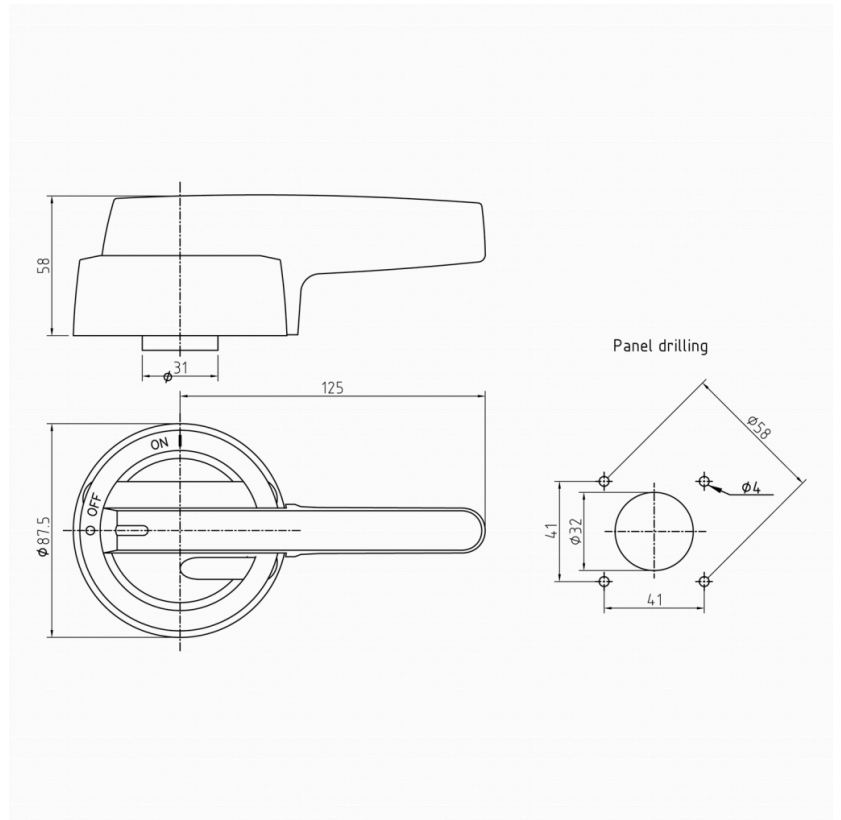

LK13

LK13

PRODUCT NUMBER	22264
GTIN	6419410222645
E-NUMBER FI	3600340
ETIM CLASS	EC000230

MEASUREMENTS

HEIGHT	169 mm
WIDTH	87.4 mm
DEPTH	58 mm
VOLUME	0.8567 l
NET WEIGHT	0.2026 kg

LOGISTICAL DATA

PACKAGE SIZE 1	0.2026 kg
WEIGHT	

DIMENSIONAL DRAWING

TECHNICAL DATA

ATEX	No
IP RATING	IP65
NEMA	1, 3R, 4X, 12
ACCESSORY FOR	KU 315-800A, KVKE 200-250A