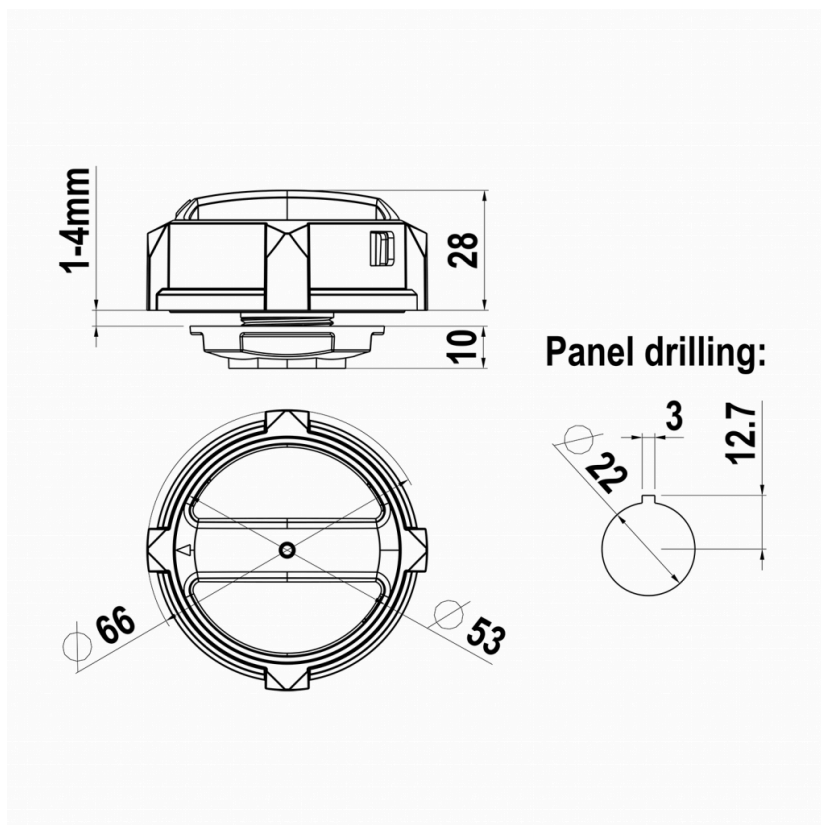

LKX50

LKX50 musta

PRODUCT NUMBER	25785
GTIN	6419410257852
E-NUMBER FI	3609688
ETIM CLASS	EC000230

MEASUREMENTS

HEIGHT	66 mm
WIDTH	66 mm
DEPTH	28 mm
VOLUME	0.122 l
NET WEIGHT	0.0588 kg

LOGISTICAL DATA

PACKAGE SIZE 1	0.0588 kg
WEIGHT	

DIMENSIONAL DRAWING

TECHNICAL DATA

ATEX	No
IP RATING	IP65
NEMA	1, 3R, 4X, 12
ACCESSORY FOR	KU 16-160A, KVKE 63-160A