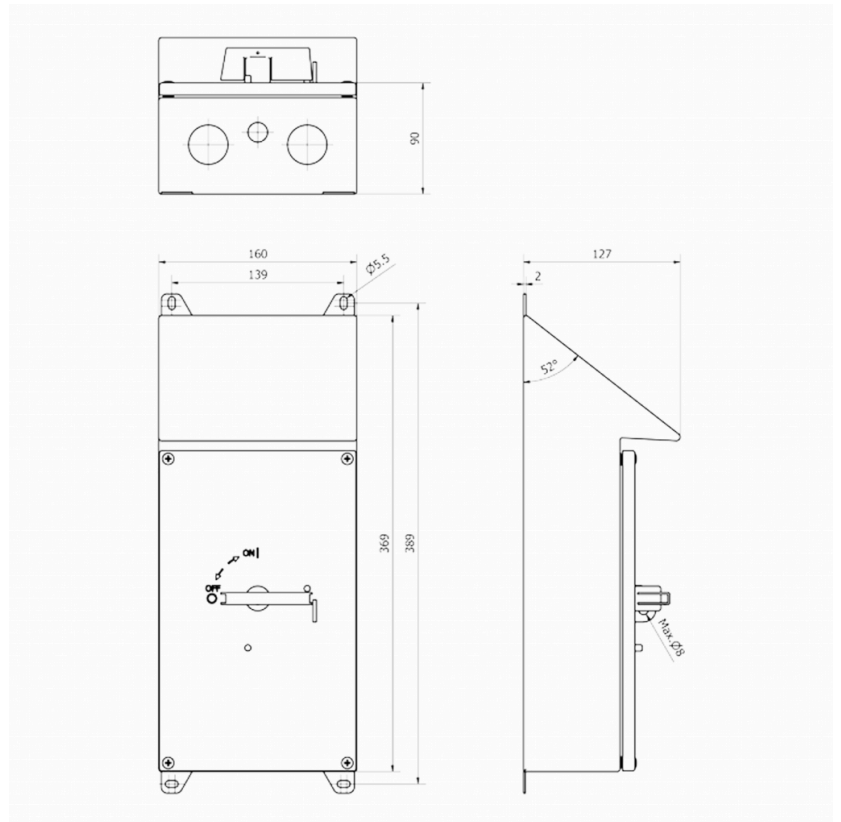

### MEASUREMENTS

HEIGHT	369 mm
WIDTH	160 mm
DEPTH	127 mm
VOLUME	7.4981 l
NET WEIGHT	3.4901 kg

### LOGISTICAL DATA

PACKAGE SIZE 1 DEPTH	127 mm
PACKAGE SIZE 1 HEIGHT	369 mm
PACKAGE SIZE 1 WIDTH	160 mm
PACKAGE SIZE 1 WEIGHT	3.4901 kg
PACKAGE SIZE 1 VOLUME	7.4981 l

### DIMENSIONAL DRAWING

## TECHNICAL DATA

NUMBER OF POLES	6
ENCLOSURE	RA4RS (160 x 369 x 127 mm)
ENCLOSURE TYPE	Stainless steel enclosure (AISI 316L)
UL	UL 60947-4-1A
EMC	No
ATEX	No
IP RATING	IP66
AMPERE RATING (600V)	60
HP 208V	10
HP 415V	10
HP 480V	25
HP 600V	25
SWITCH TYPE DESCRIPTION	Manual motor controller
WIRE SIZE (CU ONLY)	12-4AWG