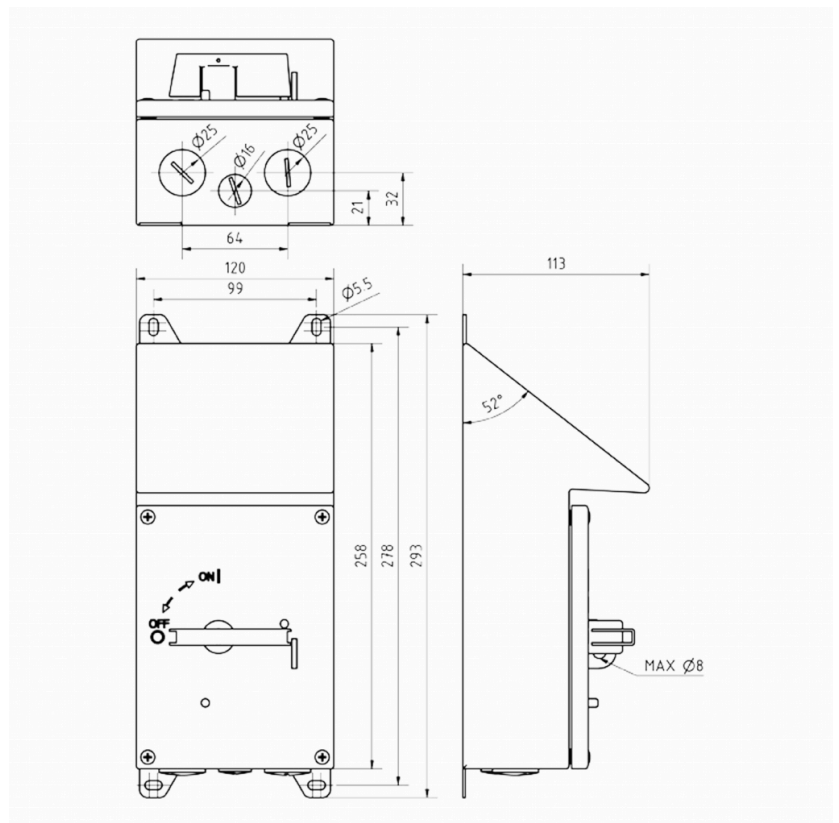

 IsoSafe

ISF 316UL RA2RS

3x16A 400V 7.5kW

PRODUCT NUMBER	29423
GTIN	6419410294239
E-NUMBER FI	3662502
TECHNICAL NAME	3x16A 400V 7.5kW
ETIM CLASS	EC000216

MEASUREMENTS

HEIGHT	258 mm
WIDTH	120 mm
DEPTH	113 mm
VOLUME	3.4985 l

LOGISTICAL DATA

PACKAGE SIZE 1 DEPTH	113 mm
PACKAGE SIZE 1 HEIGHT	258 mm
PACKAGE SIZE 1 WIDTH	120 mm
PACKAGE SIZE 1 VOLUME	3.4985 l

DIMENSIONAL DRAWING

TECHNICAL DATA

NUMBER OF POLES	3
ENCLOSURE	RA2RS (120 x 258 x 113 mm)
ENCLOSURE TYPE	Stainless steel enclosure (AISI 316L)
UL	UL 60947-4-1A
EMC	No
ATEX	No
IP RATING	IP66
AMPERE RATING (600V)	16
HP 208V	3
HP 480V	7.5
HP 600V	10
SWITCH TYPE DESCRIPTION	Manual motor controller
WIRE SIZE (CU ONLY)	14-8 AWG