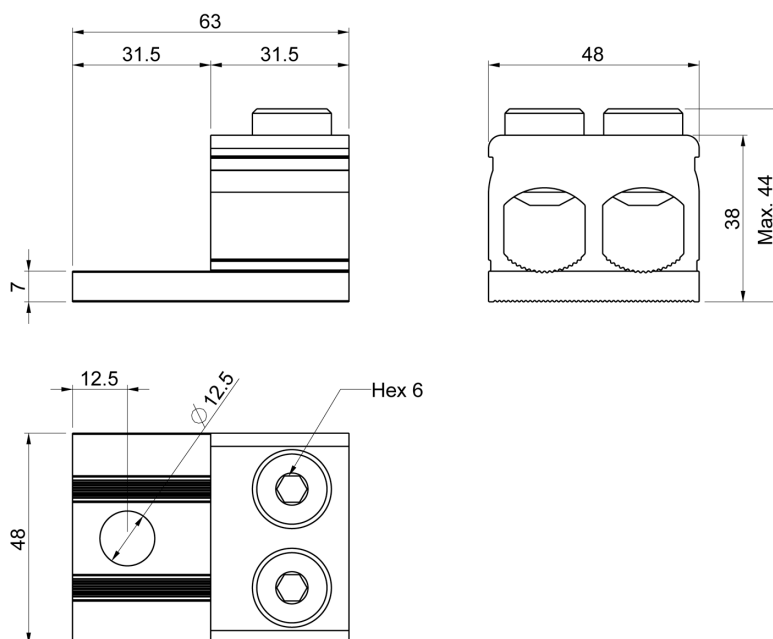

### MEASUREMENTS

HEIGHT	94.5 mm
WIDTH	25.5 mm
DEPTH	71 mm
VOLUME	0.1711 l
NET WEIGHT	0.3734 kg

### LOGISTICAL DATA

PACKAGE SIZE 1	3
PACKAGE SIZE 1 WEIGHT	0.3734 kg

### DIMENSIONAL DRAWING

## TECHNICAL DATA

ATEX	No
TORQUE AL/CU (NM)	12 (25-50 mm <sup>2</sup> ) / 22 (70-95 mm <sup>2</sup> ) / 38 (120-150 mm <sup>2</sup> )
KEY SIZE	Hex 6
IN (AL) (A)	500
IN (CU) (A)	640
AL MM <sup>2</sup>	25-150
CU MM <sup>2</sup>	25-150