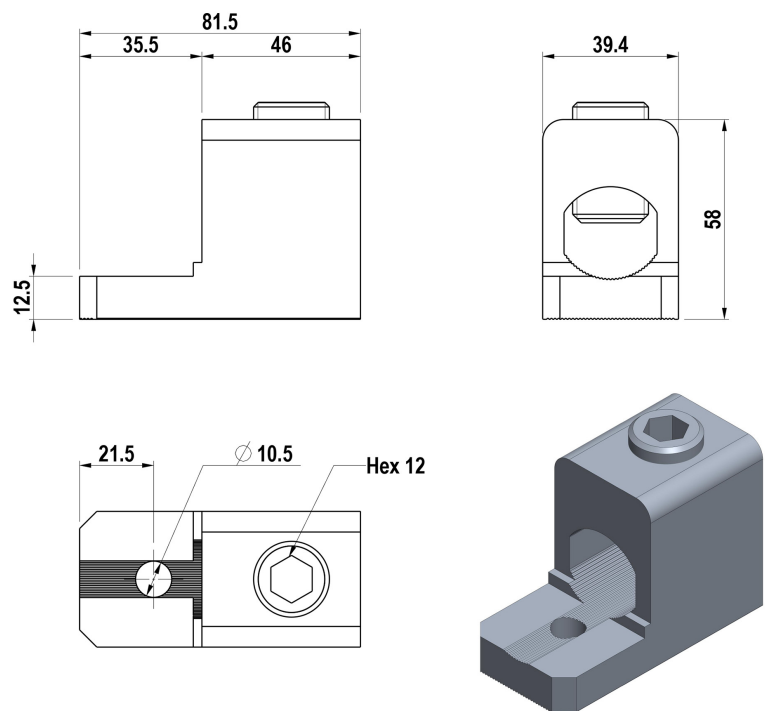

 **ConnectSafe**
KKL1X300AR400

PRODUCT NUMBER	36348
GTIN	6419410363485
ETIM CLASS	EC000897

MEASUREMENTS

LOGISTICAL DATA

DIMENSIONAL DRAWING

TECHNICAL DATA

ATEX	No
AL MM ²	95-300
CU MM ²	95-300