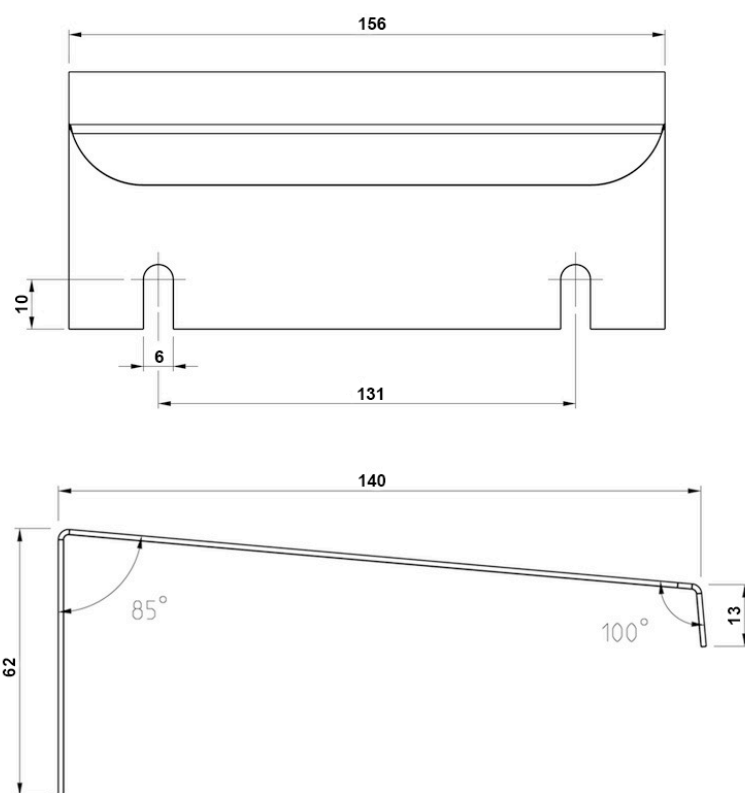

KSLR20

Suojalippa L156 K62 S140

PRODUCT NUMBER	48390
GTIN	6419410483909
E-NUMBER FI	3602867
ETIM CLASS	EC002498

MEASUREMENTS

LOGISTICAL DATA

DIMENSIONAL DRAWING

TECHNICAL DATA

ATEX