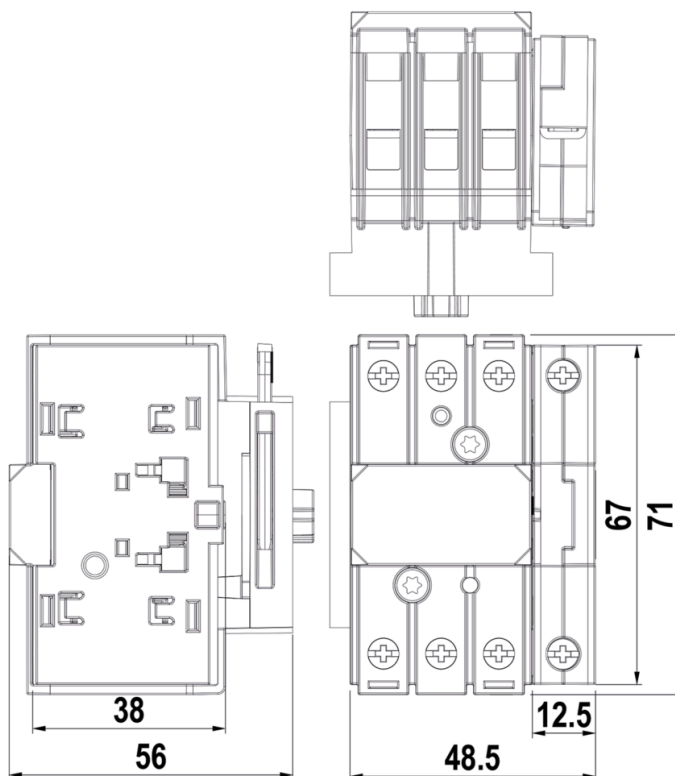

## MEASUREMENTS

NET WEIGHT 0.0337 kg

## LOGISTICAL DATA

PACKAGE SIZE 1 0.0337 kg  
WEIGHT

## DIMENSIONAL DRAWING