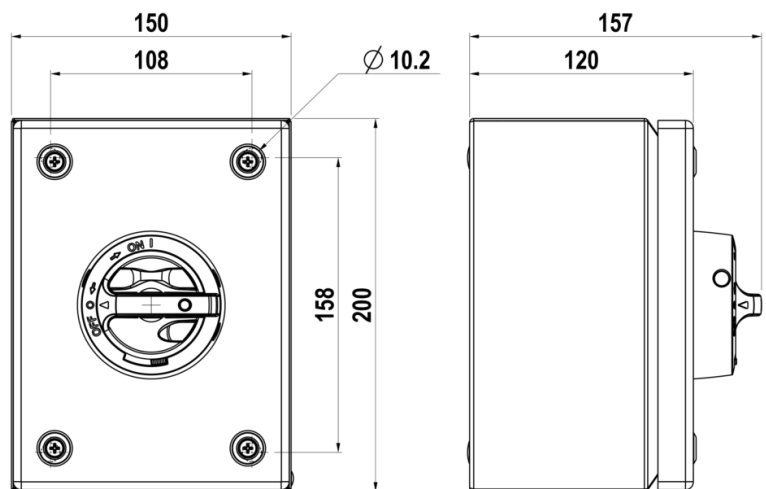

IsoSafe

ISF 440UL T3

4x40A 400V 22kW

PRODUCT NUMBER	29467
GTIN	6419410294673
E-NUMBER FI	3662542
TECHNICAL NAME	4x40A 400V 22kW
ETIM CLASS	EC000216

MEASUREMENTS

HEIGHT	200 mm
WIDTH	150 mm
DEPTH	120 mm
VOLUME	3.6 l
NET WEIGHT	2.5084 kg

DIMENSIONAL DRAWING

LOGISTICAL DATA

PACKAGE SIZE 1	250 mm
DEPTH	
PACKAGE SIZE 1	800 mm
HEIGHT	
PACKAGE SIZE 1	600 mm
WIDTH	
PACKAGE SIZE 1	2.5084 kg
WEIGHT	
PACKAGE SIZE 1	120 l
VOLUME	

TECHNICAL DATA

NUMBER OF POLES	4
ENCLOSURE	T3 (150 x 200 x 120 mm)
ENCLOSURE TYPE	Painted sheet steel
UL	UL 60947-4-1A
EMC	No
ATEX	No
IP RATING	IP66
AMPERE RATING (600V)	40
HP 208V	5
HP 480V	15
HP 600V	20
SWITCH TYPE DESCRIPTION	Manual motor controller
WIRE SIZE (CU ONLY)	14-8 AWG