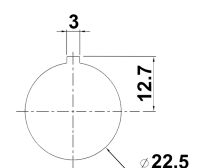

### MEASUREMENTS

HEIGHT	79 mm
WIDTH	79 mm
DEPTH	37 mm
VOLUME	0.2309 l
NET WEIGHT	0.1003 kg

### DIMENSIONAL DRAWING

### LOGISTICAL DATA

PACKAGE SIZE 1	0.1003 kg
WEIGHT	

Panel drilling: