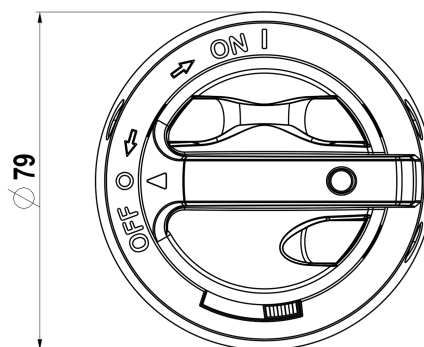

LOGISTICAL DATA

PACKAGE SIZE 1	0.1003 kg
WEIGHT