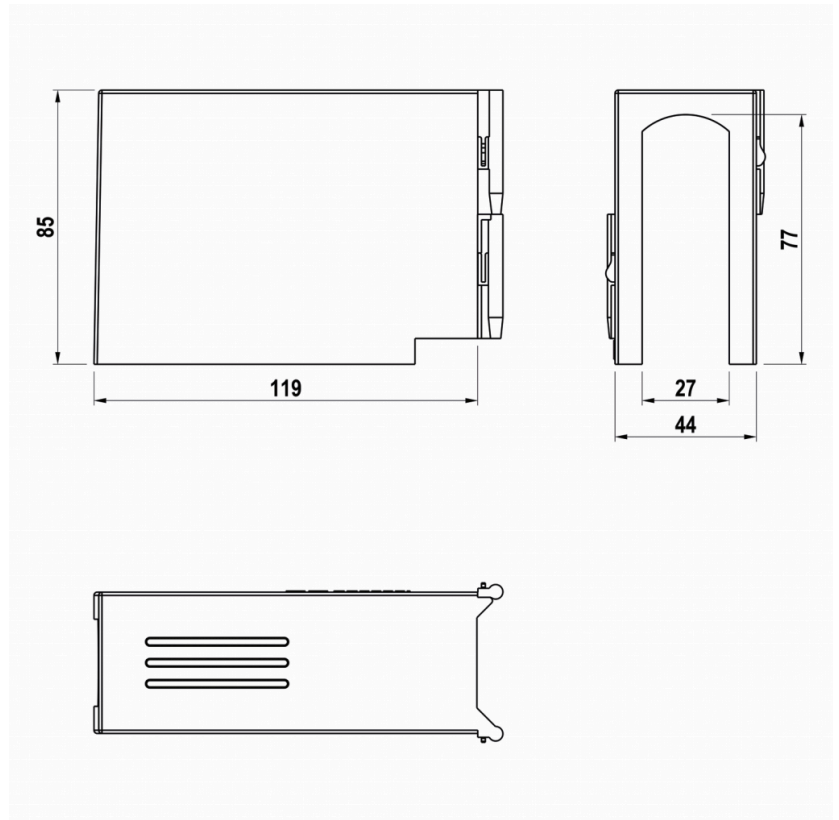

LS400F

PRODUCT NUMBER	30038
GTIN	6419410300381
E-NUMBER FI	3602944
ETIM CLASS	EC002268

MEASUREMENTS

NET WEIGHT 0.0626 kg

LOGISTICAL DATA

PACKAGE SIZE 1 0.0626 kg
WEIGHT

DIMENSIONAL DRAWING

TECHNICAL DATA