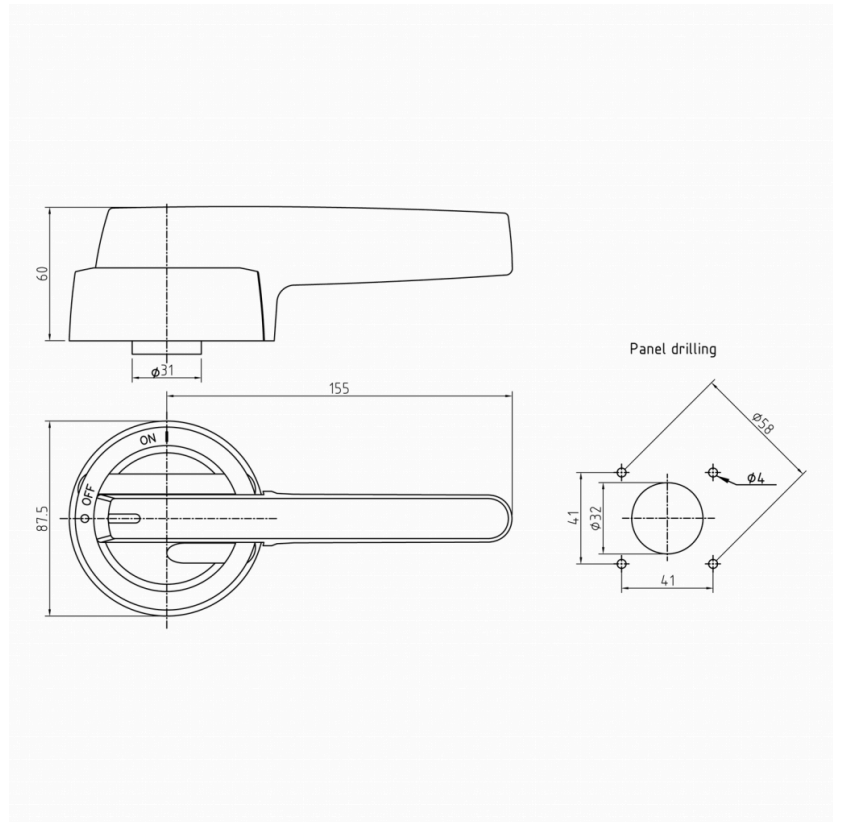

LK14

LK14

PRODUCT NUMBER	22266
GTIN	6419410222669
E-NUMBER FI	3600342
ETIM CLASS	EC000230

MEASUREMENTS

HEIGHT	199 mm
WIDTH	87.5 mm
DEPTH	60 mm
VOLUME	1.0448 l
NET WEIGHT	0.2177 kg

LOGISTICAL DATA

PACKAGE SIZE 1	0.2177 kg
WEIGHT	

DIMENSIONAL DRAWING

TECHNICAL DATA

ATEX	No
IP RATING	IP65
NEMA	1, 3R, 4X, 12
ACCESSORY FOR	KU 315-800A, KVKE 200-250A