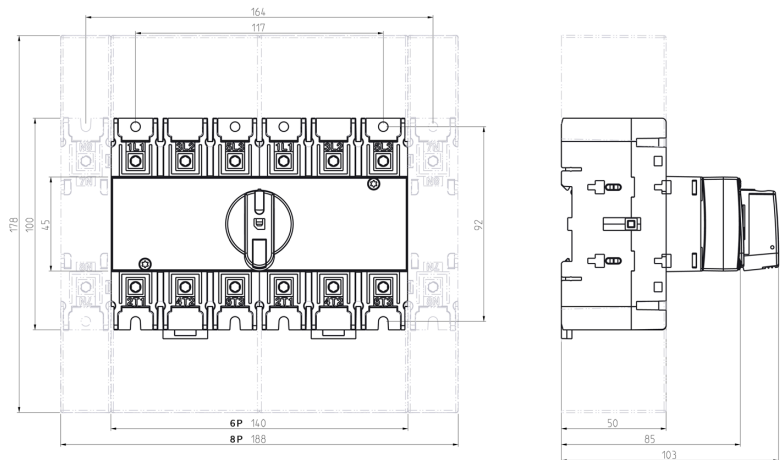

## MEASUREMENTS

HEIGHT	100 mm
WIDTH	140 mm
DEPTH	103 mm
VOLUME	1.442 l
NET WEIGHT	1.1434 kg

## DIMENSIONAL DRAWING

## LOGISTICAL DATA

SALES UNIT	1
PACKAGE SIZE 1	1
PACKAGE SIZE 1	103 mm
DEPTH	
PACKAGE SIZE 1	100 mm
HEIGHT	
PACKAGE SIZE 1	103 mm
WIDTH	
PACKAGE SIZE 1	1.1434 kg
WEIGHT	
PACKAGE SIZE 1	1.0609 l
VOLUME	

## TECHNICAL DATA

NUMBER OF POLES	3
UL	UL98
ATEX	No
AMPERE RATING (600V)	100
HP 240V	25
HP 480V	50
HP 600V	75
WIRE SIZE (CU ONLY)	14-1/0 AWG