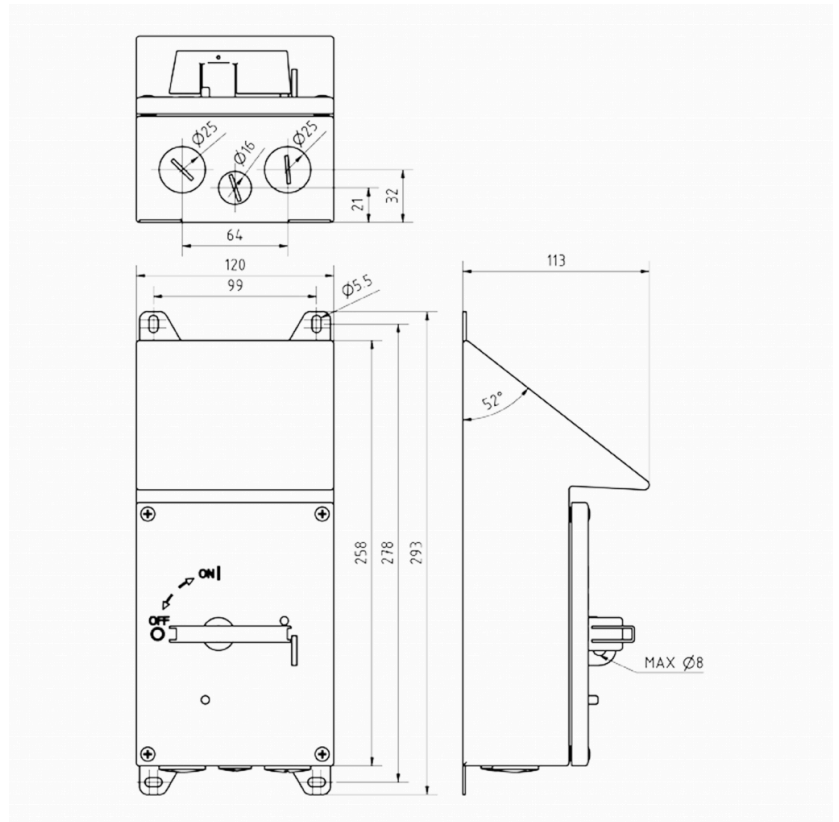

### MEASUREMENTS

HEIGHT	258 mm
WIDTH	120 mm
DEPTH	113 mm
VOLUME	3.4985 l

### LOGISTICAL DATA

PACKAGE SIZE 1	120 mm
DEPTH	
PACKAGE SIZE 1	200 mm
HEIGHT	
PACKAGE SIZE 1	150 mm
WIDTH	
PACKAGE SIZE 1	3.6 l
VOLUME	

### DIMENSIONAL DRAWING

## TECHNICAL DATA

NUMBER OF POLES	3
ENCLOSURE	RA2RS (120 x 258 x 113 mm)
ENCLOSURE TYPE	Stainless steel enclosure (AISI 316L)
UL	UL 60947-4-1A
EMC	No
ATEX	No
IP RATING	IP66
AMPERE RATING (600V)	30
HP 208V	5
HP 480V	10
HP 600V	15
SWITCH TYPE DESCRIPTION	Manual motor controller
WIRE SIZE (CU ONLY)	14-8 AWG