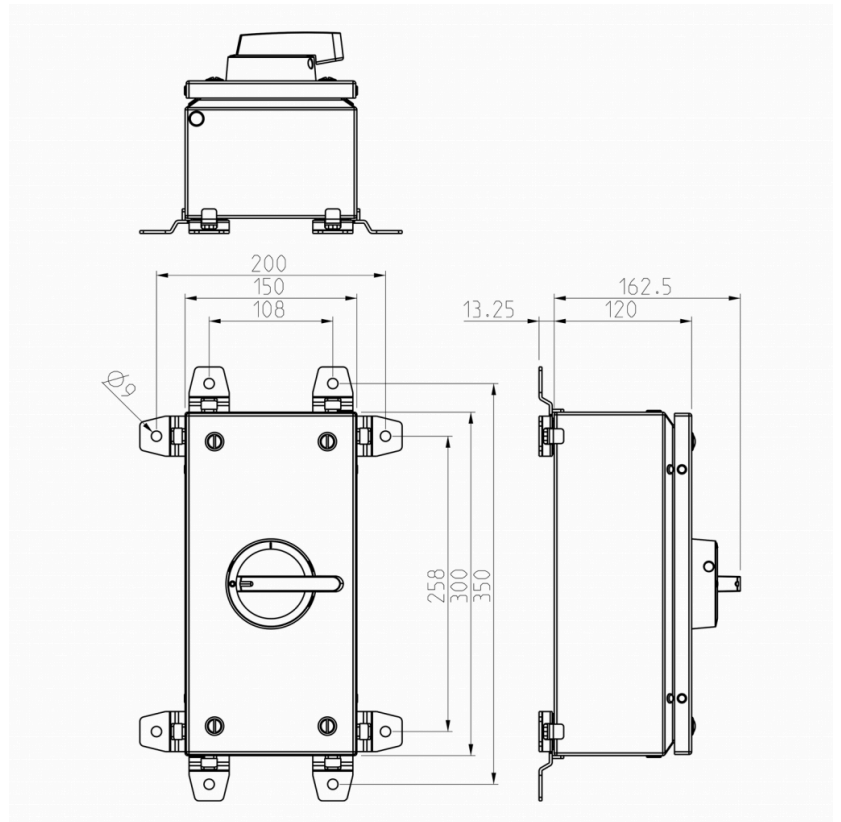

IsoSafe KET 660UL T4

6x40A 400V 22kW

PRODUCT NUMBER	34887
GTIN	6419410348871
TECHNICAL NAME	6x40A 400V 22kW
ETIM CLASS	EC000216

MEASUREMENTS

HEIGHT	300 mm
WIDTH	150 mm
DEPTH	120 mm
VOLUME	5.4 l
NET WEIGHT	3.9782 kg

LOGISTICAL DATA

PACKAGE SIZE 1 DEPTH	120 mm
PACKAGE SIZE 1 HEIGHT	300 mm
PACKAGE SIZE 1 WIDTH	150 mm
PACKAGE SIZE 1 WEIGHT	3.9782 kg
PACKAGE SIZE 1 VOLUME	5.4 l

DIMENSIONAL DRAWING

TECHNICAL DATA

NUMBER OF POLES	6
ENCLOSURE	T4 (150 x 300 x 120 mm)
ENCLOSURE TYPE	Painted sheet steel
UL	UL 60947-4-1A
EMC	No
ATEX	No
IP RATING	IP66
AMPERE RATING (600V)	60
HP 208V	10
HP 415V	10
HP 480V	25
HP 600V	25
SWITCH TYPE DESCRIPTION	Manual motor controller
WIRE SIZE (CU ONLY)	12-4AWG