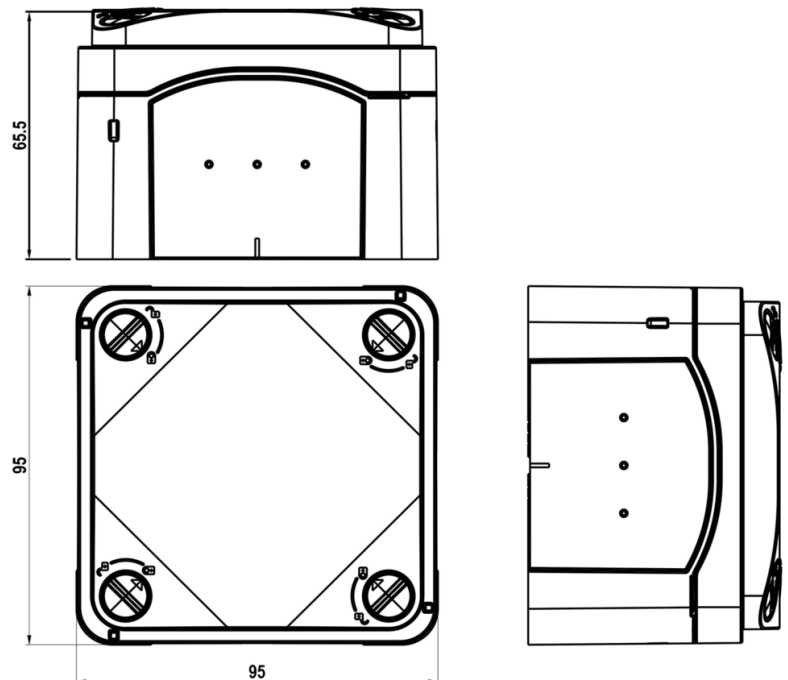

 **ConnectSafe**
KCS996PC**95x95x65, PC, IP66**

PRODUCT NUMBER	32751
GTIN	6419410327517
E-NUMBER FI	3412322
ETIM CLASS	EC000261

MEASUREMENTS

NET WEIGHT 0.1531 kg

LOGISTICAL DATAPACKAGE SIZE 1 0.1531 kg
WEIGHT**DIMENSIONAL DRAWING**

TECHNICAL DATA

ENCLOSURE	KCS996PC (95 x 95 x 66.5 mm)
ENCLOSURE TYPE	Polycarbonate
ATEX	No