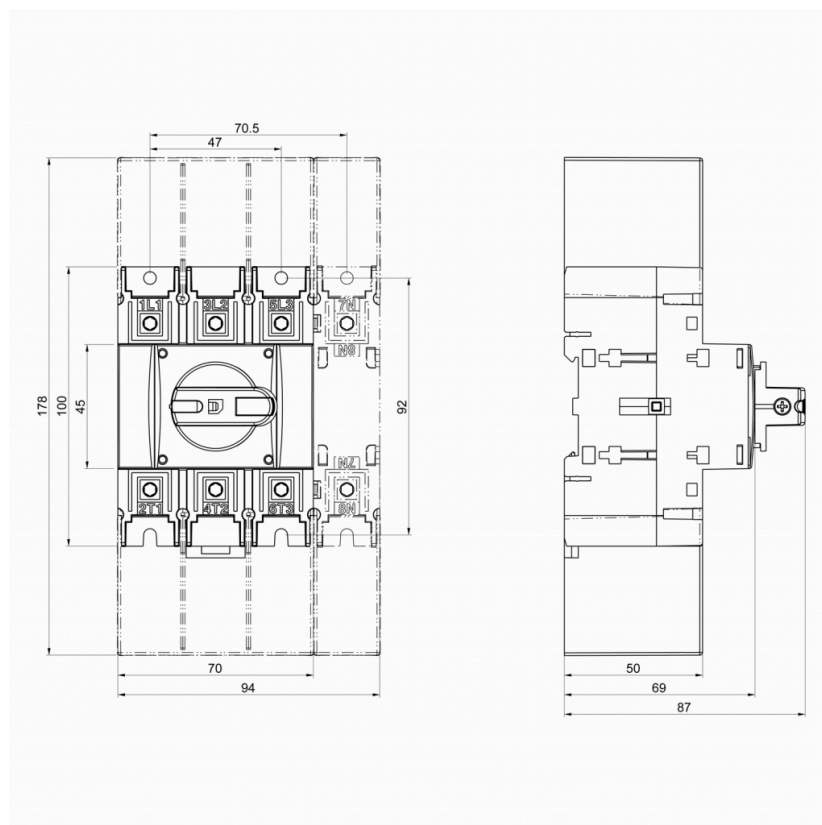

LoadSafe KU 460COUL98

4x40A 400V 30kW

PRODUCT NUMBER	20381
GTIN	6419410203811
TECHNICAL NAME	4x40A 400V 30kW
ETIM CLASS	EC000216

MEASUREMENTS

HEIGHT	100 mm
WIDTH	188 mm
DEPTH	103 mm
VOLUME	1.9364 l
NET WEIGHT	1.4998 kg

LOGISTICAL DATA

SALES UNIT	1
PACKAGE SIZE 1	1
PACKAGE SIZE 1	103 mm
DEPTH	
PACKAGE SIZE 1	100 mm
HEIGHT	
PACKAGE SIZE 1	103 mm
WIDTH	
PACKAGE SIZE 1	1.4998 kg
WEIGHT	
PACKAGE SIZE 1	1.0609 l
VOLUME	

DIMENSIONAL DRAWING

TECHNICAL DATA

NUMBER OF POLES	4
UL	UL98
ATEX	No
AMPERE RATING (600V)	60
HP 240V	20
HP 480V	40
HP 600V	60
WIRE SIZE (CU ONLY)	14-1/0 AWG