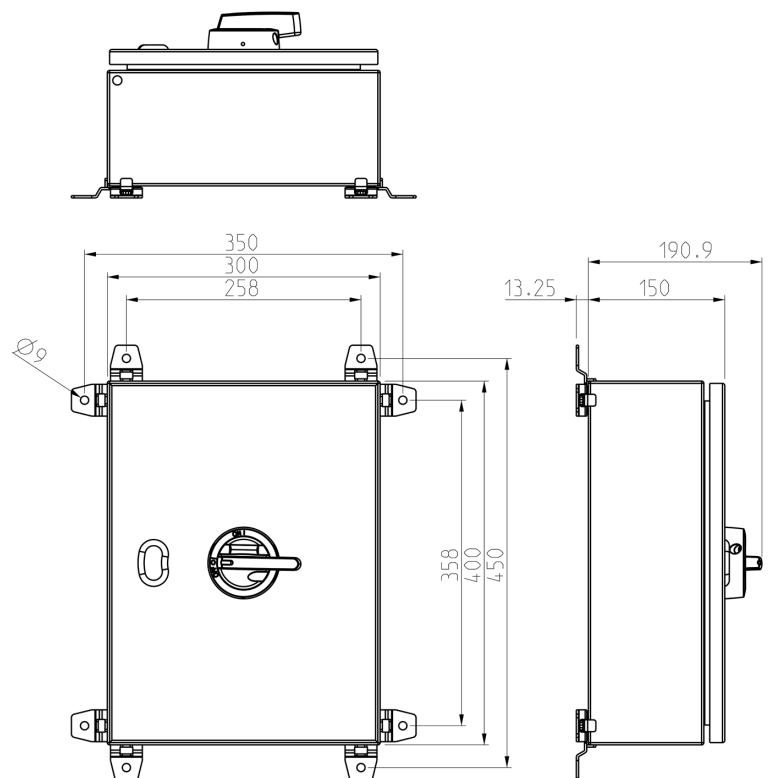

### MEASUREMENTS

HEIGHT	400 mm
WIDTH	300 mm
DEPTH	150 mm
VOLUME	18 l
NET WEIGHT	8.336 kg

### DIMENSIONAL DRAWING

### LOGISTICAL DATA

PACKAGE SIZE 1 DEPTH	150 mm
PACKAGE SIZE 1 HEIGHT	400 mm
PACKAGE SIZE 1 WIDTH	300 mm
PACKAGE SIZE 1 WEIGHT	8.336 kg
PACKAGE SIZE 1 VOLUME	18 l

## TECHNICAL DATA

NUMBER OF POLES	4
ENCLOSURE	T5 (300 x 400 x 150 mm)
ENCLOSURE TYPE	Painted sheet steel
UL	UL98
EMC	No
ATEX	No
IP RATING	IP66
AMPERE RATING (600V)	100
HP 208V	2
HP 240V	25
HP 480V	50
HP 600V	75
SWITCH TYPE DESCRIPTION	Manual motor controller
WIRE SIZE (CU ONLY)	8-1/0 AWG