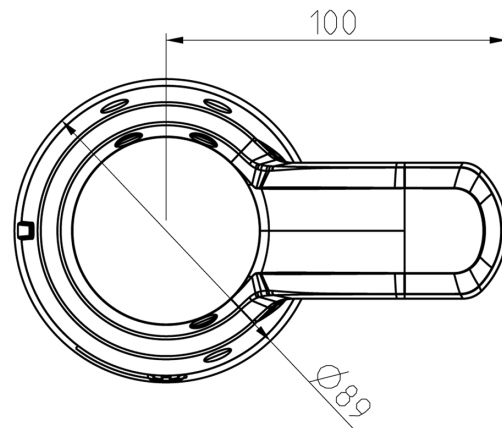

DIMENSIONAL DRAWING

We continuously improve our products; specifications, features and appearances may change without prior notice.