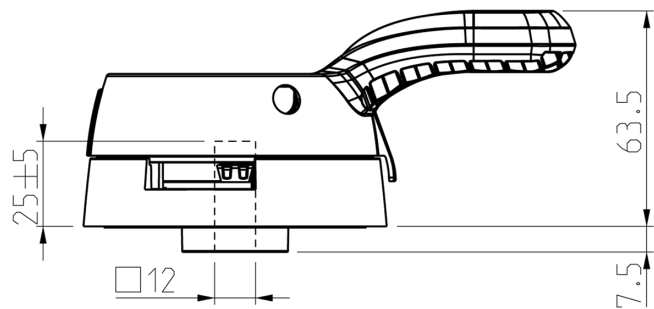

DIMENSIONAL DRAWING

We continuously improve our products; specifications, features and appearances may change without prior notice.