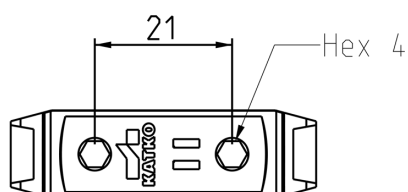

### MEASUREMENTS

HEIGHT	46.7 mm
WIDTH	13.4 mm
DEPTH	31.5 mm
VOLUME	0.0197 l
NET WEIGHT	0.02 kg

## TECHNICAL DATA

ATEX	No
TORQUE AL/CU (NM)	5
KEY SIZE	Hex 4
IN (AL) (A)	75
IN (CU) (A)	76
AL MM <sup>2</sup>	1,5-16
CU MM <sup>2</sup>	1,5-16
NOMINAL VOLTAGE	1000V AC