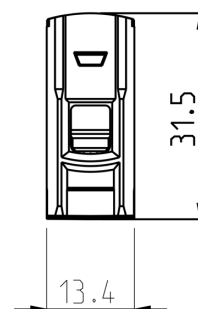

### MEASUREMENTS

HEIGHT	46.7 mm
WIDTH	13.4 mm
DEPTH	31.5 mm
VOLUME	0.0197 l
NET WEIGHT	0.02 kg

### LOGISTICAL DATA

PACKAGE SIZE 1	60
PACKAGE SIZE 1	0.02 kg
WEIGHT	

### DIMENSIONAL DRAWING

## TECHNICAL DATA

ATEX	No
TORQUE AL/CU (NM)	5
KEY SIZE	Hex 4
IN (AL) (A)	75
IN (CU) (A)	76
AL MM <sup>2</sup>	1,5-16
CU MM <sup>2</sup>	1,5-16
NOMINAL VOLTAGE	1000V AC