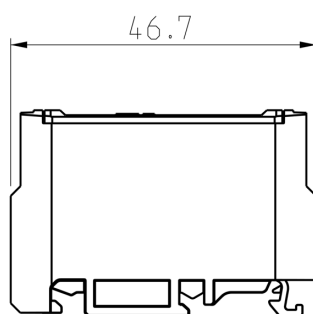

### MEASUREMENTS

HEIGHT	46.7 mm
WIDTH	13.4 mm
DEPTH	31.5 mm
VOLUME	0.0197 l
NET WEIGHT	0.02 kg

### LOGISTICAL DATA

PACKAGE SIZE 1	60
PACKAGE SIZE 1	0.02 kg
WEIGHT	

### DIMENSIONAL DRAWING

## TECHNICAL DATA

ATEX	No
TORQUE AL/CU (NM)	5
KEY SIZE	Hex 4
IN (AL) (A)	75
IN (CU) (A)	76
AL MM <sup>2</sup>	1,5-16
CU MM <sup>2</sup>	1,5-16
NOMINAL VOLTAGE	1000V AC