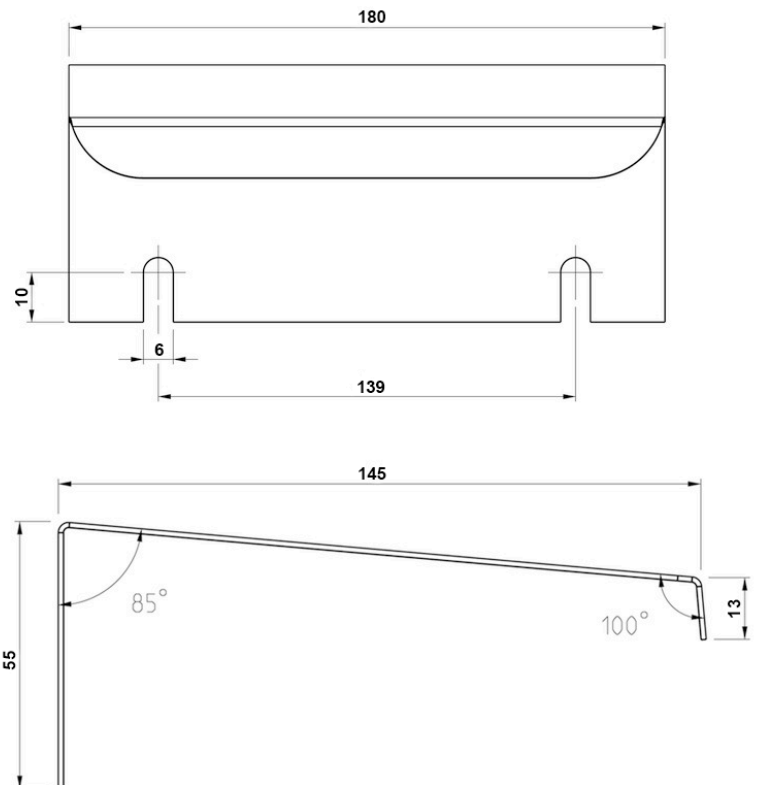

KSLR22

Suojalippa L180 K55 S145

PRODUCT NUMBER	48391
GTIN	6419410483916
E-NUMBER FI	3602868
ETIM CLASS	EC002498

MEASUREMENTS

LOGISTICAL DATA

DIMENSIONAL DRAWING

TECHNICAL DATA

ATEX	No
ACCESSORY FOR	RA4 enclosures