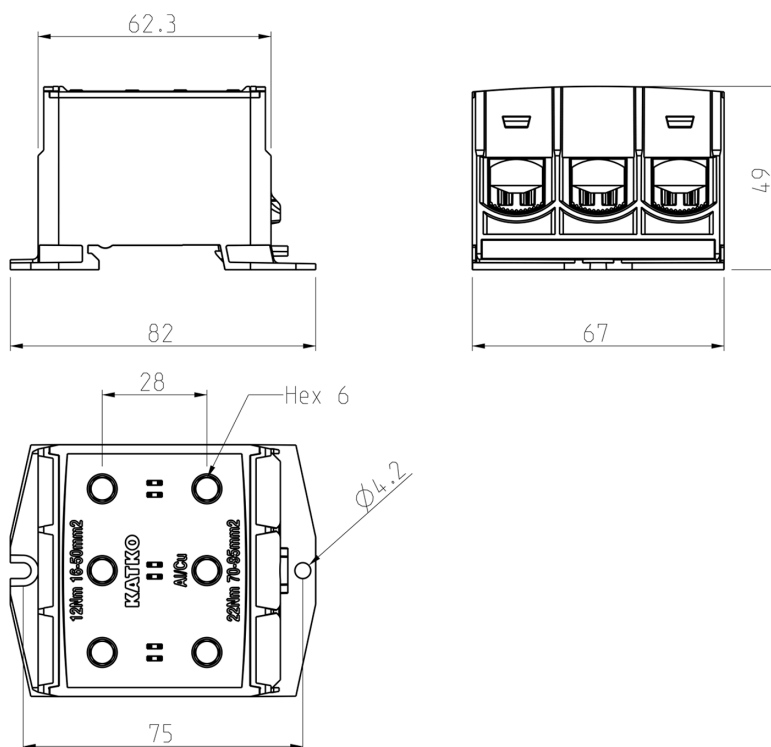

PRODUCT NUMBER	20568
GTIN	6419410205686
E-NUMBER FI	1942142
ETIM CLASS	EC000897

MEASUREMENTS

HEIGHT	62.3 mm
WIDTH	67 mm
DEPTH	49 mm
VOLUME	0.2045 l
NET WEIGHT	0.1998 kg

LOGISTICAL DATA

PACKAGE SIZE 1	6
PACKAGE SIZE 1 WEIGHT	0.1998 kg

DIMENSIONAL DRAWING

TECHNICAL DATA

ATEX	No
TORQUE AL/CU (NM)	12 (16 – 50 mm ²) / 22 (70 – 95 mm ²)
KEY SIZE	Hex 6
IN (AL) (A)	200
IN (CU) (A)	245
AL MM ²	6–95
CU MM ²	6–95
NOMINAL VOLTAGE	1000V AC / 1500V DC