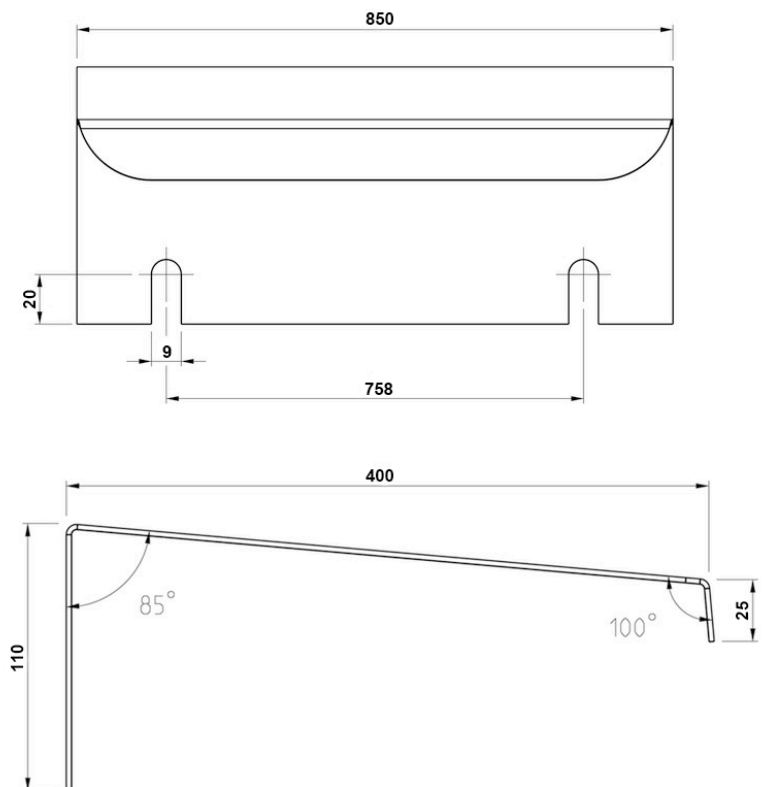

KSLE100

Suojalippa L850 K110 S400

PRODUCT NUMBER	20576
GTIN	6419410205761
E-NUMBER FI	3602973
ETIM CLASS	EC002498

MEASUREMENTS

LOGISTICAL DATA

DIMENSIONAL DRAWING

TECHNICAL DATA

ATEX	No
ACCESSORY FOR	T10, RA10 & R10 enclosures