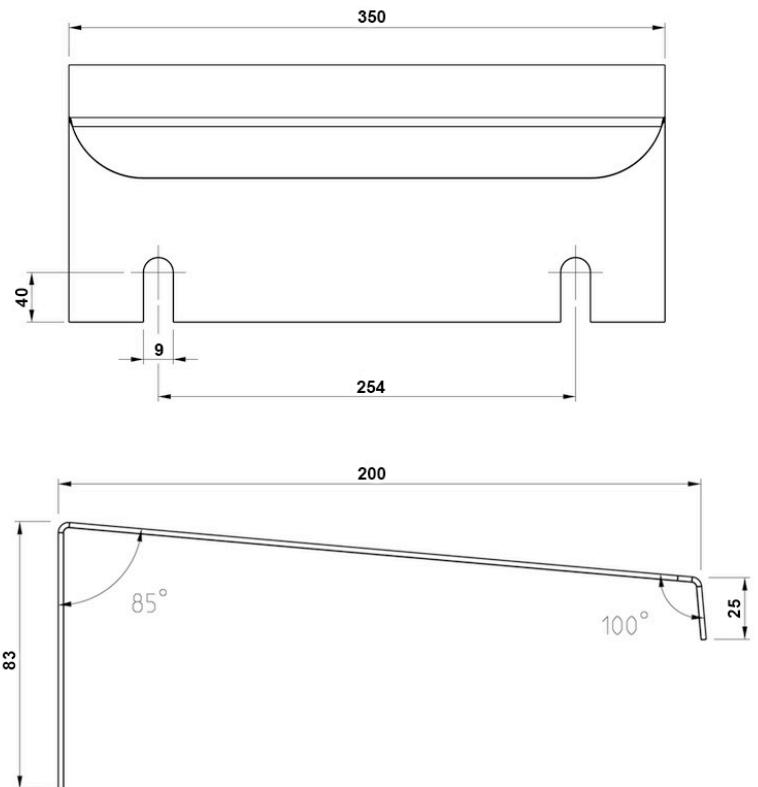

KSL28

Suojalippa L350 K83 S200

PRODUCT NUMBER	22335
GTIN	6419410223352
E-NUMBER FI	3609275
ETIM CLASS	EC002498

MEASUREMENTS

LOGISTICAL DATA

DIMENSIONAL DRAWING

TECHNICAL DATA

ATEX	No
ACCESSORY FOR	MF01 & MF11 enclosures