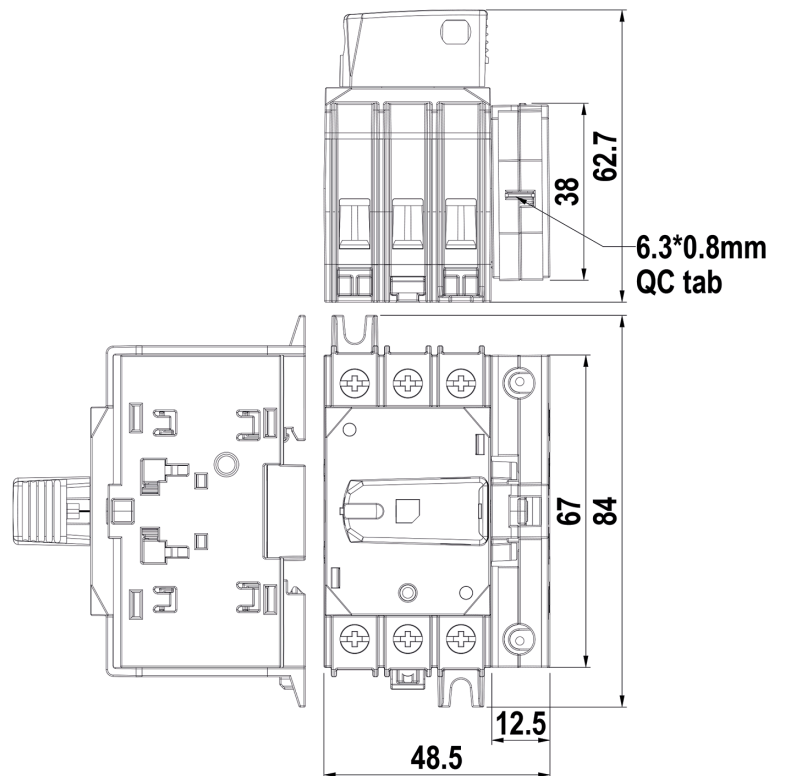

1NC40QC

1NC40QC

PRODUCT NUMBER	26390
GTIN	6419410263907
E-NUMBER FI	3610338
ETIM CLASS	EC000041

MEASUREMENTS

NET WEIGHT 0.0278 kg

LOGISTICAL DATA

PACKAGE SIZE 1 0.0278 kg
WEIGHT

DIMENSIONAL DRAWING

TECHNICAL DATA

ATEX	No
ACCESSORY FOR	KU 16-40A switches