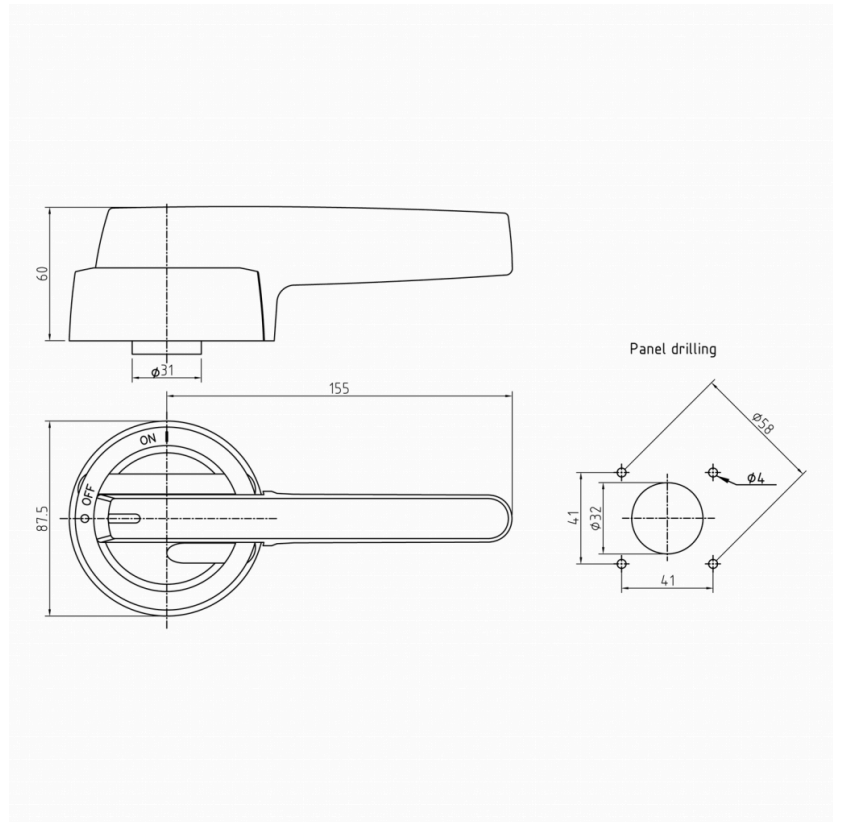

LK14YR

LK14YR

PRODUCT NUMBER	22267
GTIN	6419410222676
E-NUMBER FI	3600343
ETIM CLASS	EC000230

MEASUREMENTS

HEIGHT	199 mm
WIDTH	87.5 mm
DEPTH	60 mm
VOLUME	1.0448 l
NET WEIGHT	0.2193 kg

LOGISTICAL DATA

PACKAGE SIZE 1	0.2193 kg
WEIGHT	

DIMENSIONAL DRAWING

TECHNICAL DATA

ATEX	No
IP RATING	IP65
NEMA	1, 3R, 4X, 12
ACCESSORY FOR	KU 315-800A, KVKE 200-250A