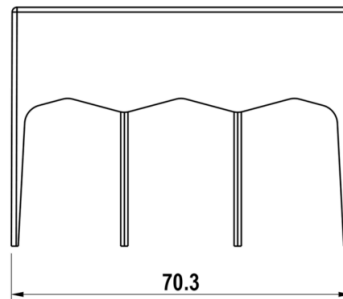

LS160

LS160

| | |
|----------------|---------------|
| PRODUCT NUMBER | 20369 |
| GTIN | 6419410203699 |
| E-NUMBER FI | 3600817 |
| ETIM CLASS | EC002268 |

MEASUREMENTS

NET WEIGHT 0.0164 kg

LOGISTICAL DATA

PACKAGE SIZE 1 0.0164 kg
WEIGHT

DIMENSIONAL DRAWING

TECHNICAL DATA

| | |
|---------------|----------------------|
| ATEX | No |
| ACCESSORY FOR | KU 100-160A switches |