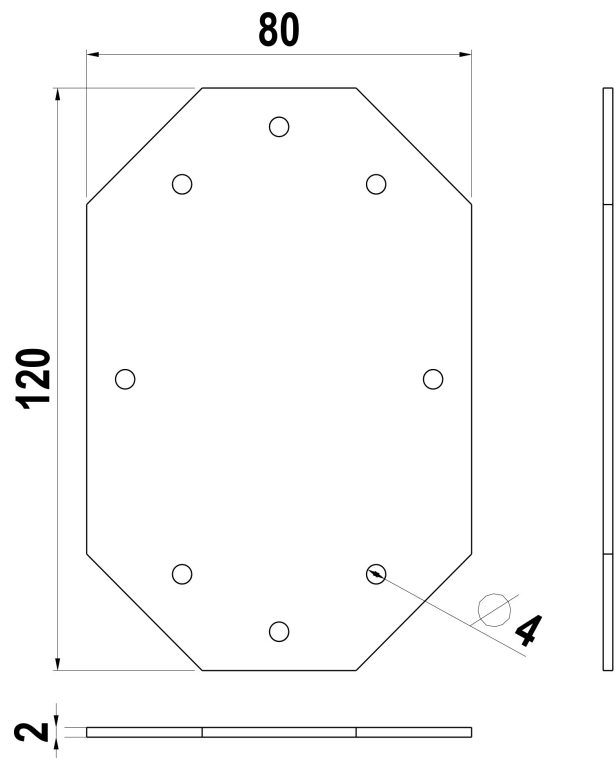

 **ConnectSafe**
**KCS1397 MOUNTING
PLATE**

| | |
|----------------|---------------|
| PRODUCT NUMBER | 33091 |
| GTIN | 6419410330913 |
| E-NUMBER FI | 3412344 |
| ETIM CLASS | EC000213 |

MEASUREMENTS

NET WEIGHT 0.126 kg

LOGISTICAL DATA

PACKAGE SIZE 1 0.126 kg
WEIGHT

DIMENSIONAL DRAWING

TECHNICAL DATA

ATEX

No