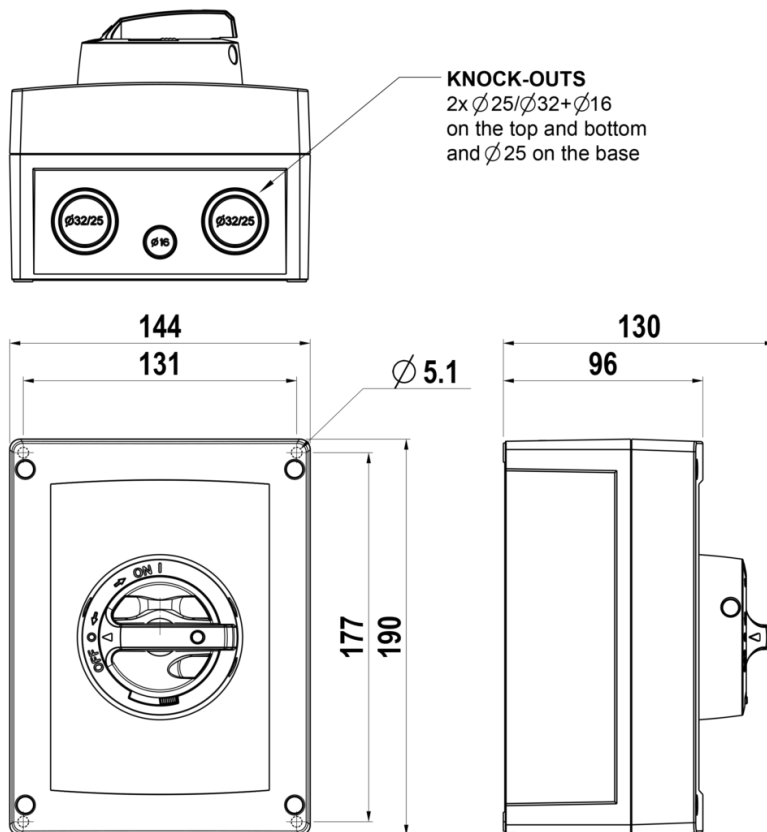

### MEASUREMENTS

HEIGHT	190 mm
WIDTH	144 mm
DEPTH	96 mm
VOLUME	2.6266 l
NET WEIGHT	1.0993 kg

### LOGISTICAL DATA

PACKAGE SIZE 1 DEPTH	96 mm
PACKAGE SIZE 1 HEIGHT	190 mm
PACKAGE SIZE 1 WIDTH	144 mm
PACKAGE SIZE 1 WEIGHT	1.0993 kg
PACKAGE SIZE 1 VOLUME	2.6266 l

### DIMENSIONAL DRAWING

## TECHNICAL DATA

NUMBER OF POLES	6
ENCLOSURE	M3 (144 x 190 x 96 mm)
ENCLOSURE TYPE	Polycarbonate
UL	UL 60947-4-1A
EMC	No
ATEX	No
IP RATING	IP66
AMPERE RATING (600V)	60
HP 208V	10
HP 415V	10
HP 480V	25
HP 600V	25
SWITCH TYPE DESCRIPTION	Manual motor controller
WIRE SIZE (CU ONLY)	12-4AWG