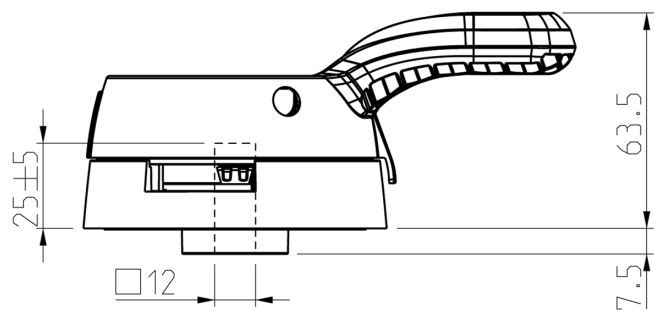

### MEASUREMENTS

HEIGHT	144.5 mm
WIDTH	89 mm
DEPTH	63.5 mm
VOLUME	0.8166 l
NET WEIGHT	0.2003 kg

### LOGISTICAL DATA

PACKAGE SIZE 1	0.2003 kg
WEIGHT	

### DIMENSIONAL DRAWING