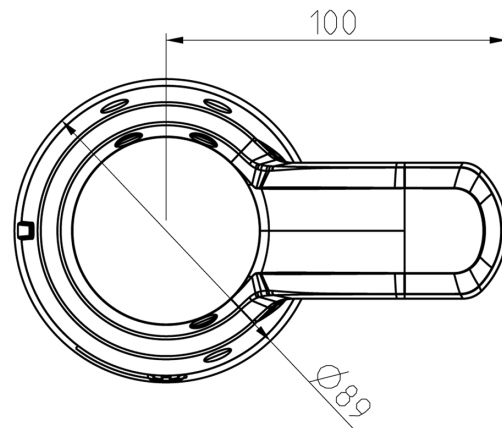

### MEASUREMENTS

HEIGHT	144.5 mm
WIDTH	89 mm
DEPTH	63.5 mm
VOLUME	0.8166 l
NET WEIGHT	0.2003 kg

### LOGISTICAL DATA

PACKAGE SIZE 1	0.2003 kg
WEIGHT	

### DIMENSIONAL DRAWING