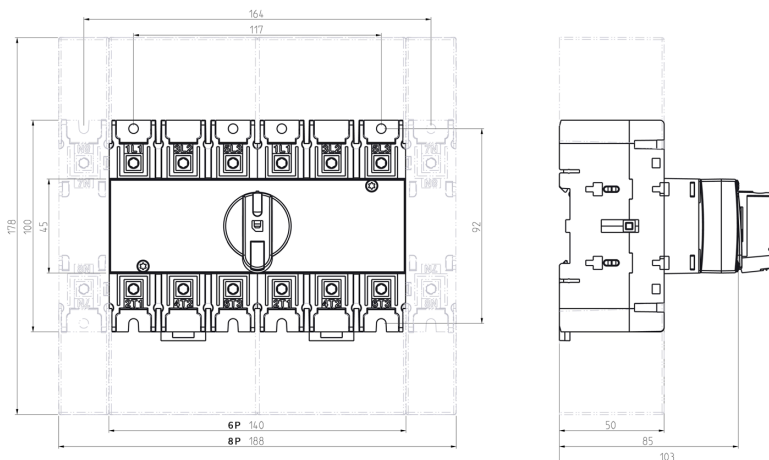

LoadSafe

KU 4100COUL98

4x100A 400V 55kW

PRODUCT NUMBER	20382
GTIN	6419410203828
TECHNICAL NAME	4x100A 400V 55kW
ETIM CLASS	EC000216

MEASUREMENTS

HEIGHT	100 mm
WIDTH	188 mm
DEPTH	103 mm
VOLUME	1.9364 l
NET WEIGHT	1.4608 kg

DIMENSIONAL DRAWING

LOGISTICAL DATA

SALES UNIT	1
PACKAGE SIZE 1	1
PACKAGE SIZE 1	103 mm
DEPTH	
PACKAGE SIZE 1	100 mm
HEIGHT	
PACKAGE SIZE 1	103 mm
WIDTH	
PACKAGE SIZE 1	1.4608 kg
WEIGHT	
PACKAGE SIZE 1	1.0609 l
VOLUME	

TECHNICAL DATA

NUMBER OF POLES	4
UL	UL98
ATEX	No
AMPERE RATING (600V)	100
HP 240V	25
HP 480V	50
HP 600V	75
WIRE SIZE (CU ONLY)	14-1/0 AWG