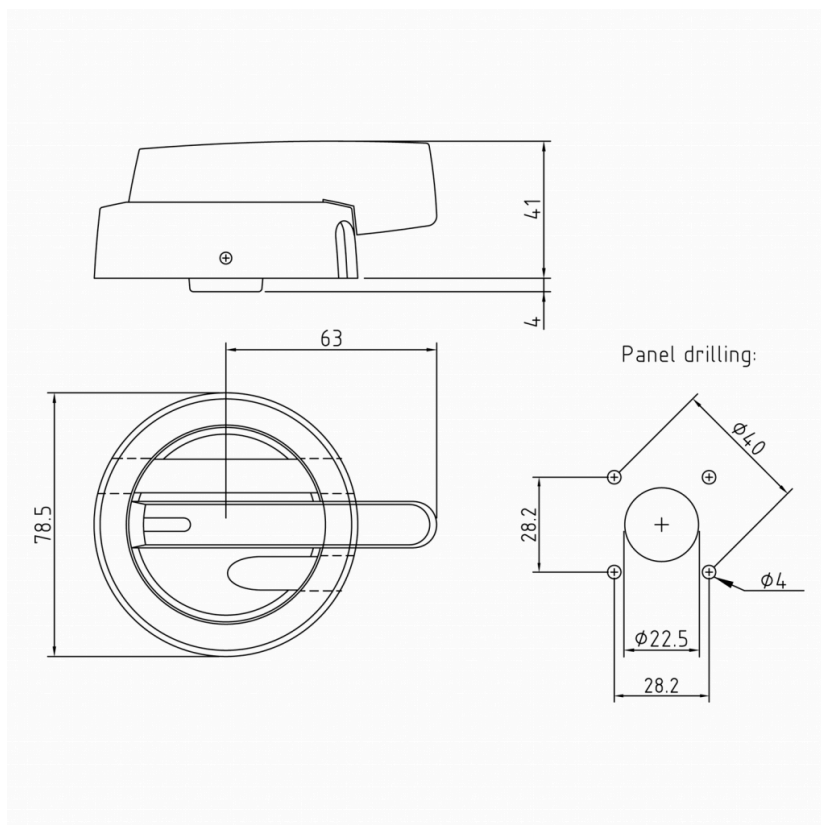

## MEASUREMENTS

HEIGHT	102 mm
WIDTH	78.5 mm
DEPTH	41 mm
VOLUME	0.3283 l
NET WEIGHT	0.1008 kg

## DIMENSIONAL DRAWING