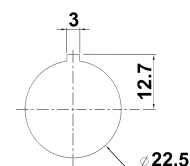

## MEASUREMENTS

HEIGHT	79 mm
WIDTH	79 mm
DEPTH	37 mm
VOLUME	0.2309 l
NET WEIGHT	0.0969 kg

## DIMENSIONAL DRAWING

Panel drilling: